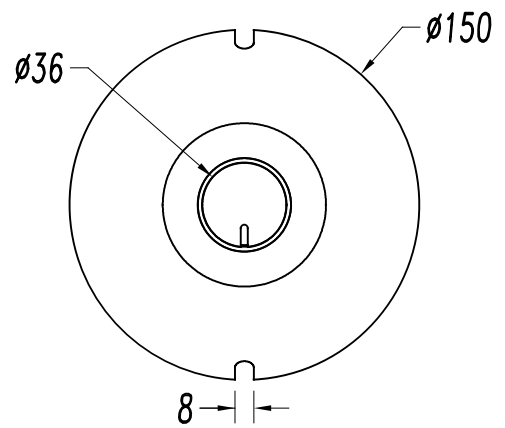

Finish
Matt black

Material
Aluminium

TECHNICAL CHARACTERISTICS

Light source

Lampholder: 1 x E27
Output (W): MAX 23W
Total power consumption (W): 23 W
Lamp maximum dimension: 120/100 mm
Quantity: 1

GEAR

Brand: NA
Power Factor: 1.00

Luminaire

Recessed: No
Warranty: 5 Years

Logistics

Energy Efficiency: NO BULB
EAN Code: 8435526891276
Net Weight (Kg): 0.000

The photograph may not match the reference exactly. Please read the product description to identify the finish.