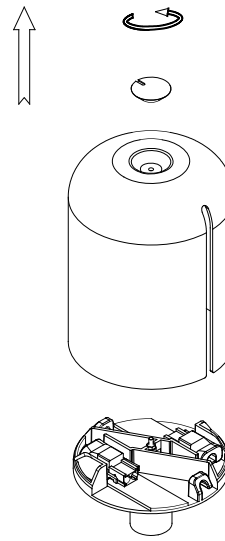

8

code: 71-7388

code: 71-7389