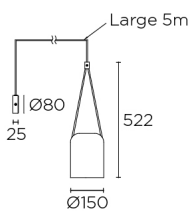

Finish
Matt black

Material
Aluminium

TECHNICAL CHARACTERISTICS

Light source

Lampholder: 1 x E27
Output (W): MAX 23W
Total power consumption (W): 23 W
Lamp maximum dimension: 120/100 mm
Quantity: 1

GEAR

Brand: NA
Power Factor: 1.00

Luminaire

Recessed: No
Warranty: 5 Years

Logistics

Energy Efficiency: NO BULB
EAN Code: 8435526891276
Net Weight (Kg): 0.000

The photograph may not match the reference exactly. Please read the product description to identify the finish.