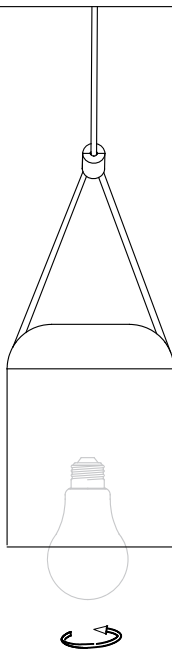

ATTIC Wall fixture

Designer: Nahtrang

Description

Wall light for indoor and outdoor use.

For downlighting. Design by Nahtrang. Ideal deco-tech compositions. Timeless design. Highly versatile, multiple installations. Highly customisable: accessories, finishes... No visible screws. Optimum price-performance. Easy installation. High durability for intensive use. Structure material: Aluminium. Structure finish: Matt black. Warranty: 5 Years.

Finish
Matt black

Material
Aluminium

TECHNICAL CHARACTERISTICS

Light source

Lampholder: 1 x E27
Output (W): MAX 23W
Total power consumption (W): 23 W
Lamp maximum dimension: 120/100 mm
Quantity: 1

GEAR

Brand: NA
Power Factor: 1.00

Luminaire

Recessed: No
Warranty: 5 Years

Logistics

Energy Efficiency: NO BULB
EAN Code: 8435526891276
Net Weight (Kg): 0.000

The photograph may not match the reference exactly. Please read the product description to identify the finish.

7

8

code: 71-7388

code: 71-7389

9

10

11

12