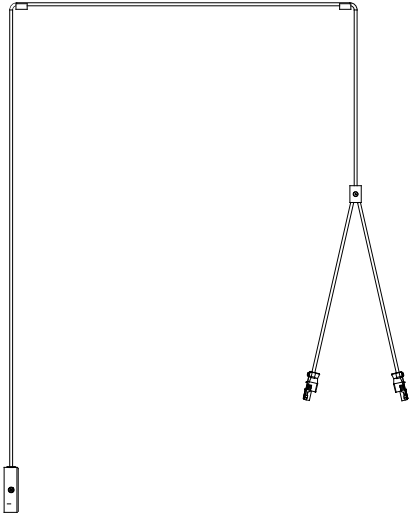

7

8

code: 71-7388

code: 71-7389

9

10

11

12