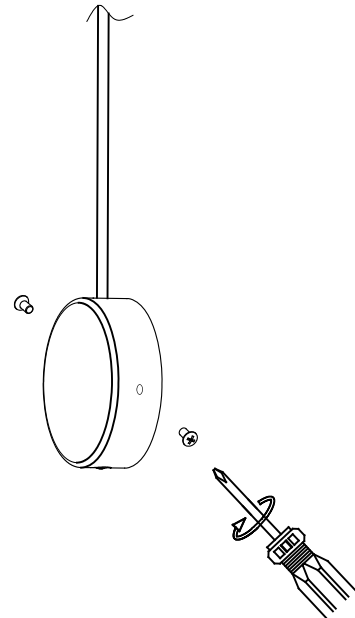

ATTIC Wall fixture

Designer: Nahtrang

Description

Wall light for indoor and outdoor use.

For downlighting. Design by Nahtrang. Ideal deco-tech compositions. Timeless design. Highly versatile, multiple installations. Highly customisable: accessories, finishes... No visible screws. Optimum price-performance. Easy installation. High durability for intensive use. Structure material: Aluminium. Structure finish: Matt black. Warranty: 5 Years.

Finish
Matt black

Material
Aluminium

TECHNICAL CHARACTERISTICS

Light source

Lampholder: 1 x E27
Output (W): MAX 23W
Total power consumption (W): 23 W
Lamp maximum dimension: 120/100 mm
Quantity: 1

GEAR

Brand: NA
Power Factor: 1.00

Luminaire

Recessed: No
Warranty: 5 Years

Logistics

Energy Efficiency: NO BULB
EAN Code: 8435526891276
Net Weight (Kg): 0.000

The photograph may not match the reference exactly. Please read the product description to identify the finish.

1:3

2 PCS

1

2

3

4

5

6