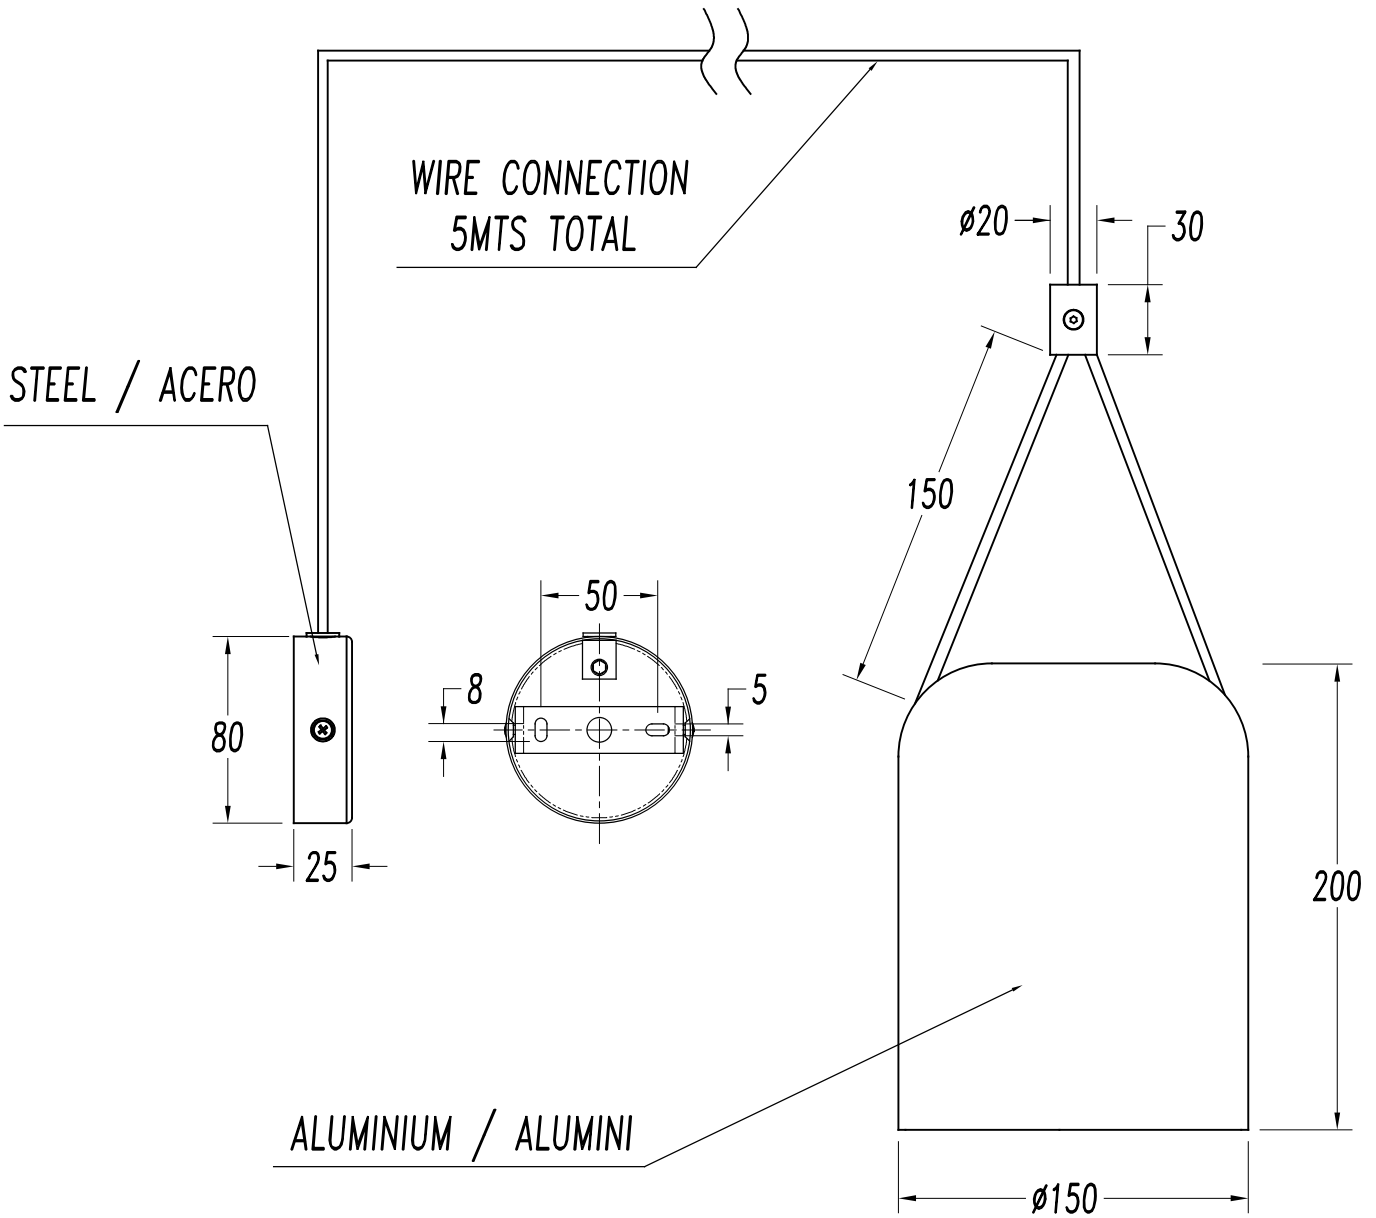

Finish
Matt black

Material
Aluminium

TECHNICAL CHARACTERISTICS

Light source

Lampholder: 1 x E27
Output (W): MAX 23W
Total power consumption (W): 23 W
Lamp maximum dimension: 120/100 mm
Quantity: 1

GEAR

Brand: NA
Power Factor: 1.00

Luminaire

Recessed: No
Warranty: 5 Years

Logistics

Energy Efficiency: NO BULB
EAN Code: 8435526891276
Net Weight (Kg): 0.000

The photograph may not match the reference exactly. Please read the product description to identify the finish.