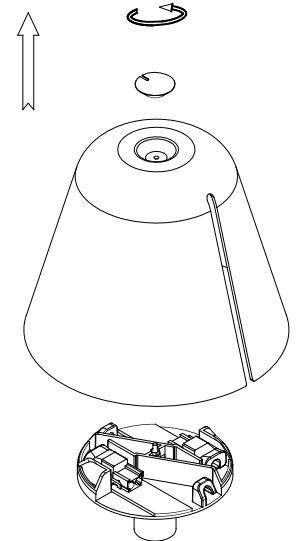

8

code: 71-7388

code: 71-7389