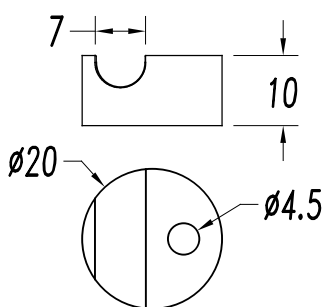

Finish
Matt black

Material
Aluminium

TECHNICAL CHARACTERISTICS

Light source

Lampholder: 1 x E27
Output (W): MAX 23W
Total power consumption (W): 23 W
Lamp maximum dimension: 120/100 mm
Quantity: 1

GEAR

Brand: NA
Power Factor: 1.00

Luminaire

Recessed: No
Warranty: 5 Years

Logistics

Energy Efficiency: NO BULB
EAN Code: 8435526891276
Net Weight (Kg): 0.000

The photograph may not match the reference exactly. Please read the product description to identify the finish.