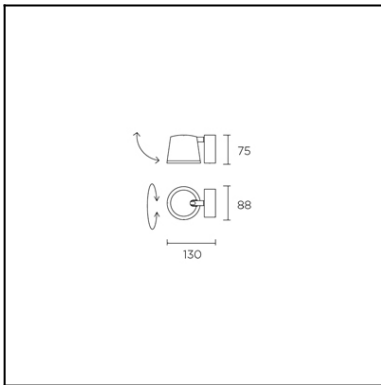

Design by Lluscà

The photograph may not match the reference exactly. Please read the product description to identify the finish.

Download photometric file .ldt / .ies

Click on image to download energy label

TECHNICAL CHARACTERISTICS

Type:	Wall fixture
Adjustable:	Adjustable from 0° to 90° on the horizontal axis Adjustable 355° on the horizontal axis.
IP Protection degrees:	IP20
Light source 1:	1 x LED Cree 7W Warm White - 2700K 550 lm ^(N) CRI 80
Total power consumption (W):	8,6W
Angle of the optics / Reflector:	120°
Voltage / Frequency:	100-240V/50-60Hz
Warranty (Years):	2
Option to extend the guarantee (Years):	5
Units per box:	12
Net Weight (Kg):	0.485
EAN:	8435381444938