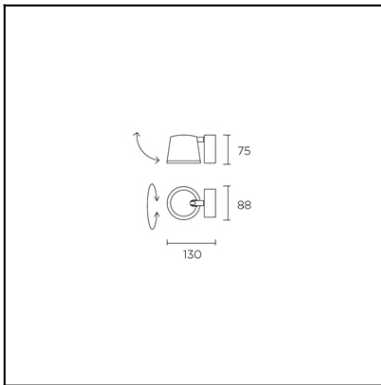

Design by Lluscà

The photograph may not match the reference exactly. Please read the product description to identify the finish.

TECHNICAL CHARACTERISTICS

Type:	Wall fixture
Adjustable:	Adjustable 355° on the horizontal axis. Adjustable from 0° to 90° on the horizontal axis
IP Protection degrees:	IP20
Light source 1:	1 x LED Cree 7W Warm White - 2700K 550 lm ^(N) CRI 80
Total power consumption (W):	8,6W
Angle of the optics / Reflector:	120°
Voltage / Frequency:	100-240V/50-60Hz
Warranty (Years):	2
Option to extend the guarantee (Years):	5
Units per box:	12
Net Weight (Kg):	0.485
EAN:	8435381444921

[Download photometric file .ldt / .ies](#)

[Click on image to download energy label](#)

MATERIALS / FINISHES

Structure material:	Aluminium	Diffuser material:	Aluminium
Structure finish:	Matt white		

GEAR

Multi-voltage electronic gear included (100-240V / 50-60Hz)