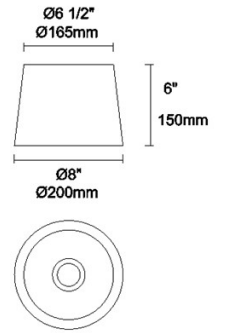

## PAN-175-14

Shade, white, Ø140mm

**Structure material:** Steel  
**Diffuser material:** Fabric shade  
**Diffuser finish:** White

IP20 

## PAN-157-14

Shade, white, Ø200mm

**Structure material:** Steel  
**Diffuser material:** Fabric shade  
**Diffuser finish:** White

IP20 

IP20 

PAN-178-14

Shade, white, 130x130x110mm

**Structure material:** Steel  
**Diffuser material:** Fabric shade  
**Diffuser finish:** White

IP20 

**1**

**2**

**3**