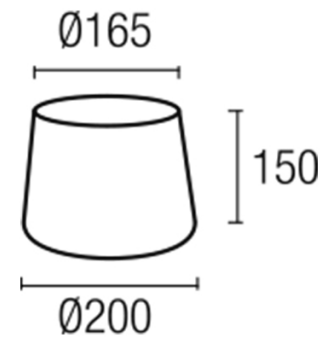

PAN-175-14

Shade, white, Ø140mm

Structure material: Steel
Diffuser material: Fabric shade
Diffuser finish: White

IP20

PAN-175-BY

Shade, beige fabric, Ø140mm

Structure material: Steel
Diffuser material: Fabric shade
Diffuser finish: Sandblasted

IP20

PAN-157-14

Shade, white, Ø200mm

Structure material: Steel
Diffuser material: Fabric shade
Diffuser finish: White

IP20

PAN-157-BY

Structure material: Steel
Diffuser material: Fabric shade
Diffuser finish: Sandblasted

IP20