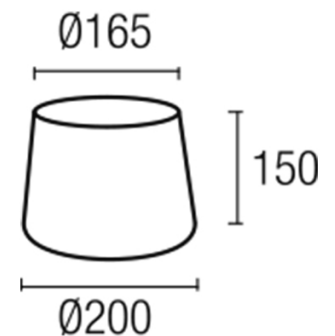

PAN-175-14

Shade, white, Ø140mm

Structure material: Steel
Diffuser material: Fabric shade
Diffuser finish: White

IP20

PAN-175-BY

Shade, beige fabric, Ø140mm

Structure material: Steel
Diffuser material: Fabric shade
Diffuser finish: Sandblasted

IP20

PAN-157-14

Shade, white, Ø200mm

Structure material: Steel
Diffuser material: Fabric shade
Diffuser finish: White

IP20

PAN-157-BY

Structure material: Steel
Diffuser material: Fabric shade
Diffuser finish: Sandblasted

IP20