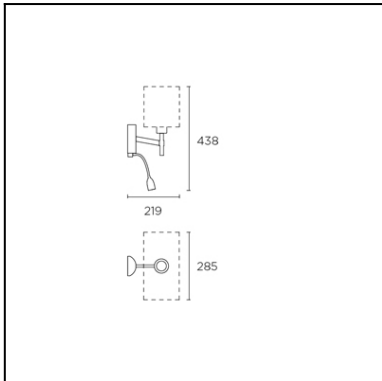

The photograph may not match the reference exactly. Please read the product description to identify the finish.

[Download photometric file .ldt /.ies](#)

[Click on image to download energy label](#)

### TECHNICAL CHARACTERISTICS

Type:	Wall fixture
IP Protection degrees:	IP20
Light source 1: Bulb specified at the product label	1 x LED 2.2W Warm White - 3000K 182 lm <sup>(N)</sup> CRI 80
Light source 2: Bulb specified at the product label	1 x E27 Max. 60W 0 lm <sup>(N)</sup>
Angle of the optics / Reflector:	25°
Voltage / Frequency:	100-240V/50-60Hz
Warranty:	2
Option to extend the guarantee:	5
Units per box:	12
Net Weight (Kg):	0.660
EAN Code:	8435381461874

## PAN-175-14

Shade, white, Ø140mm

**Structure material:** Steel  
**Diffuser material:** Fabric shade  
**Diffuser finish:** White

IP20 