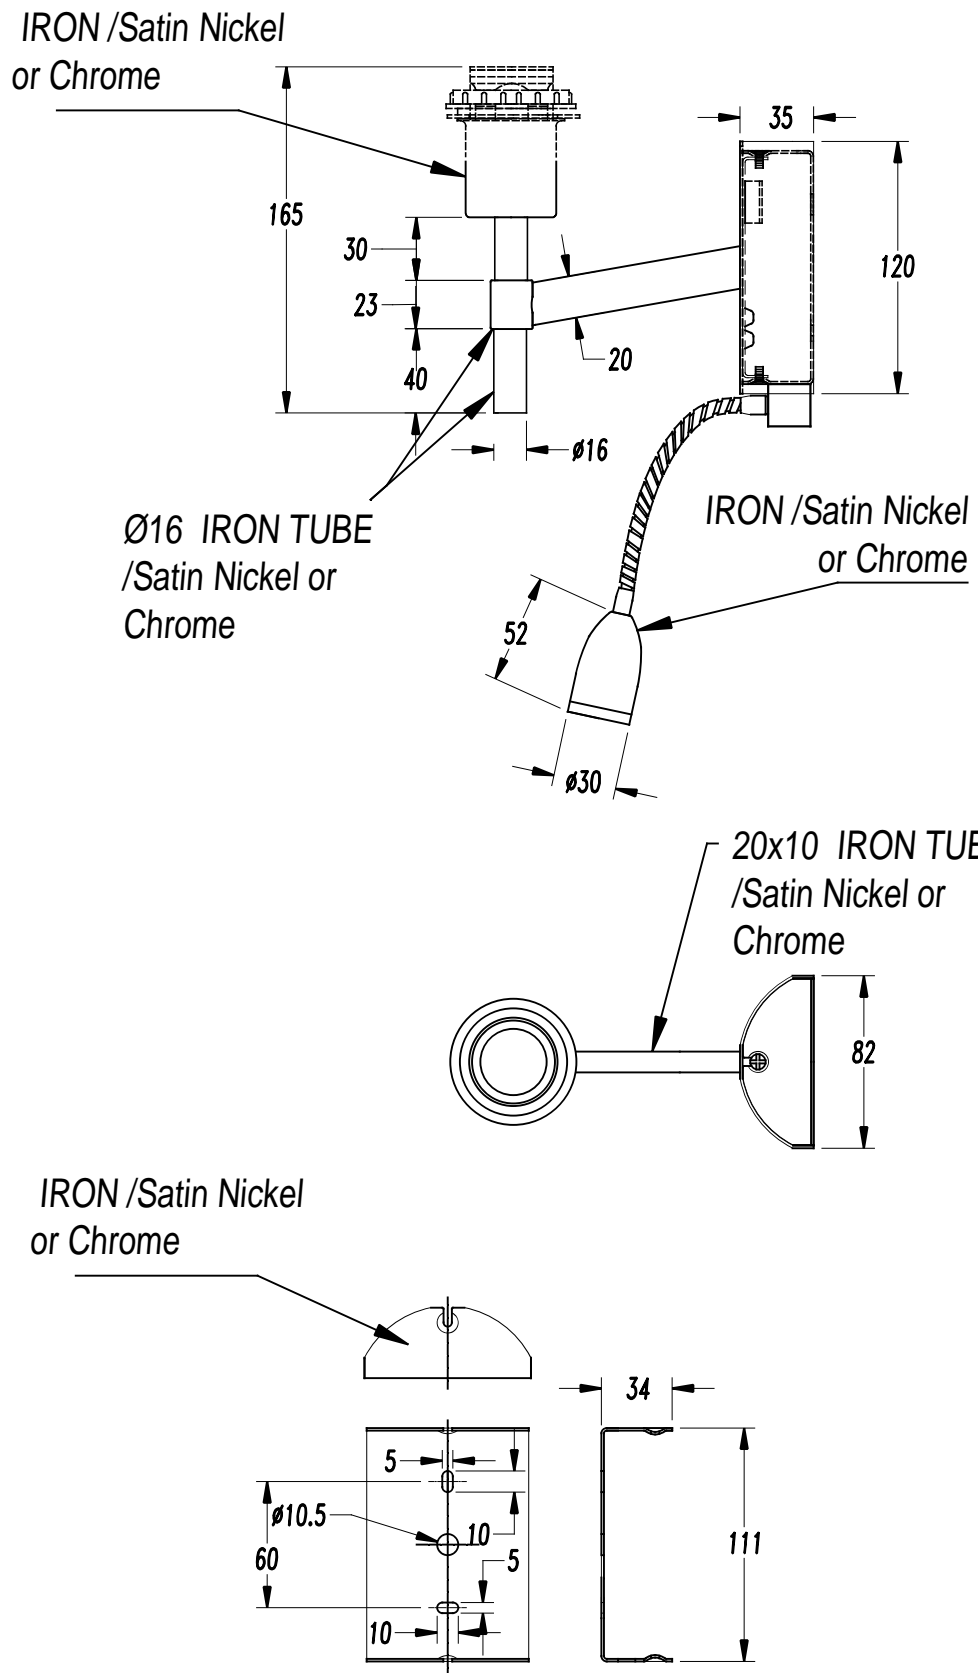

### TECHNICAL CHARACTERISTICS

Type:	Wall fixture
IP Protection degrees:	IP20
Light source 1: Bulb specified at the product label	1 x LED 2.2W Warm White - 3000K 182 lm <sup>(N)</sup> CRI 80
Light source 2: Bulb specified at the product label	1 x E27 Max. 60W 0 lm <sup>(N)</sup>
Angle of the optics / Reflector:	25°
Voltage / Frequency:	100-240V/50-60Hz
Warranty:	2
Option to extend the guarantee:	5
Units per box:	12
Net Weight (Kg):	0.660
EAN Code:	8435381461874

## PAN-175-14

Shade, white, Ø140mm

**Structure material:** Steel  
**Diffuser material:** Fabric shade  
**Diffuser finish:** White

IP20 

IP20 

PAN-178-14

Shade, white, 130x130x110mm

**Structure material:** Steel  
**Diffuser material:** Fabric shade  
**Diffuser finish:** White

IP20 

**1**

**2**

**3**

**4**

**5**

**6**