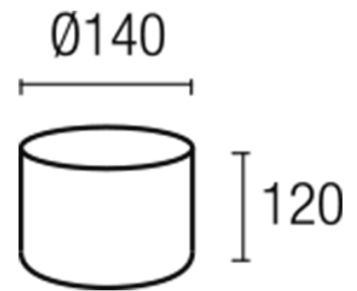

PAN-175-14

Shade, white, Ø140mm

Structure material: Steel
Diffuser material: Fabric shade
Diffuser finish: White

IP20

PAN-175-BY

Shade, beige fabric, Ø140mm

Structure material: Steel
Diffuser material: Fabric shade
Diffuser finish: Sandblasted

IP20

PAN-157-14

Shade, white, Ø200mm

Structure material: Steel
Diffuser material: Fabric shade
Diffuser finish: White

IP20

PAN-157-BY

Structure material: Steel
Diffuser material: Fabric shade
Diffuser finish: Sandblasted

IP20