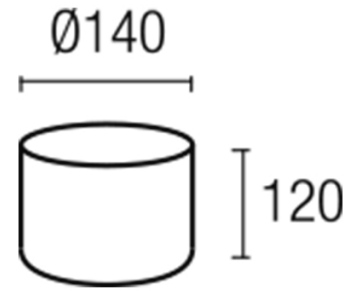

PAN-175-14

Shade, white, Ø140mm

Structure material: Steel
Diffuser material: Fabric shade
Diffuser finish: White

IP20

PAN-175-BY

Shade, beige fabric, Ø140mm

Structure material: Steel
Diffuser material: Fabric shade
Diffuser finish: Sandblasted

IP20

PAN-157-14

Shade, white, Ø200mm

Structure material: Steel
Diffuser material: Fabric shade
Diffuser finish: White

IP20

PAN-157-BY

Structure material: Steel
Diffuser material: Fabric shade
Diffuser finish: Sandblasted

IP20