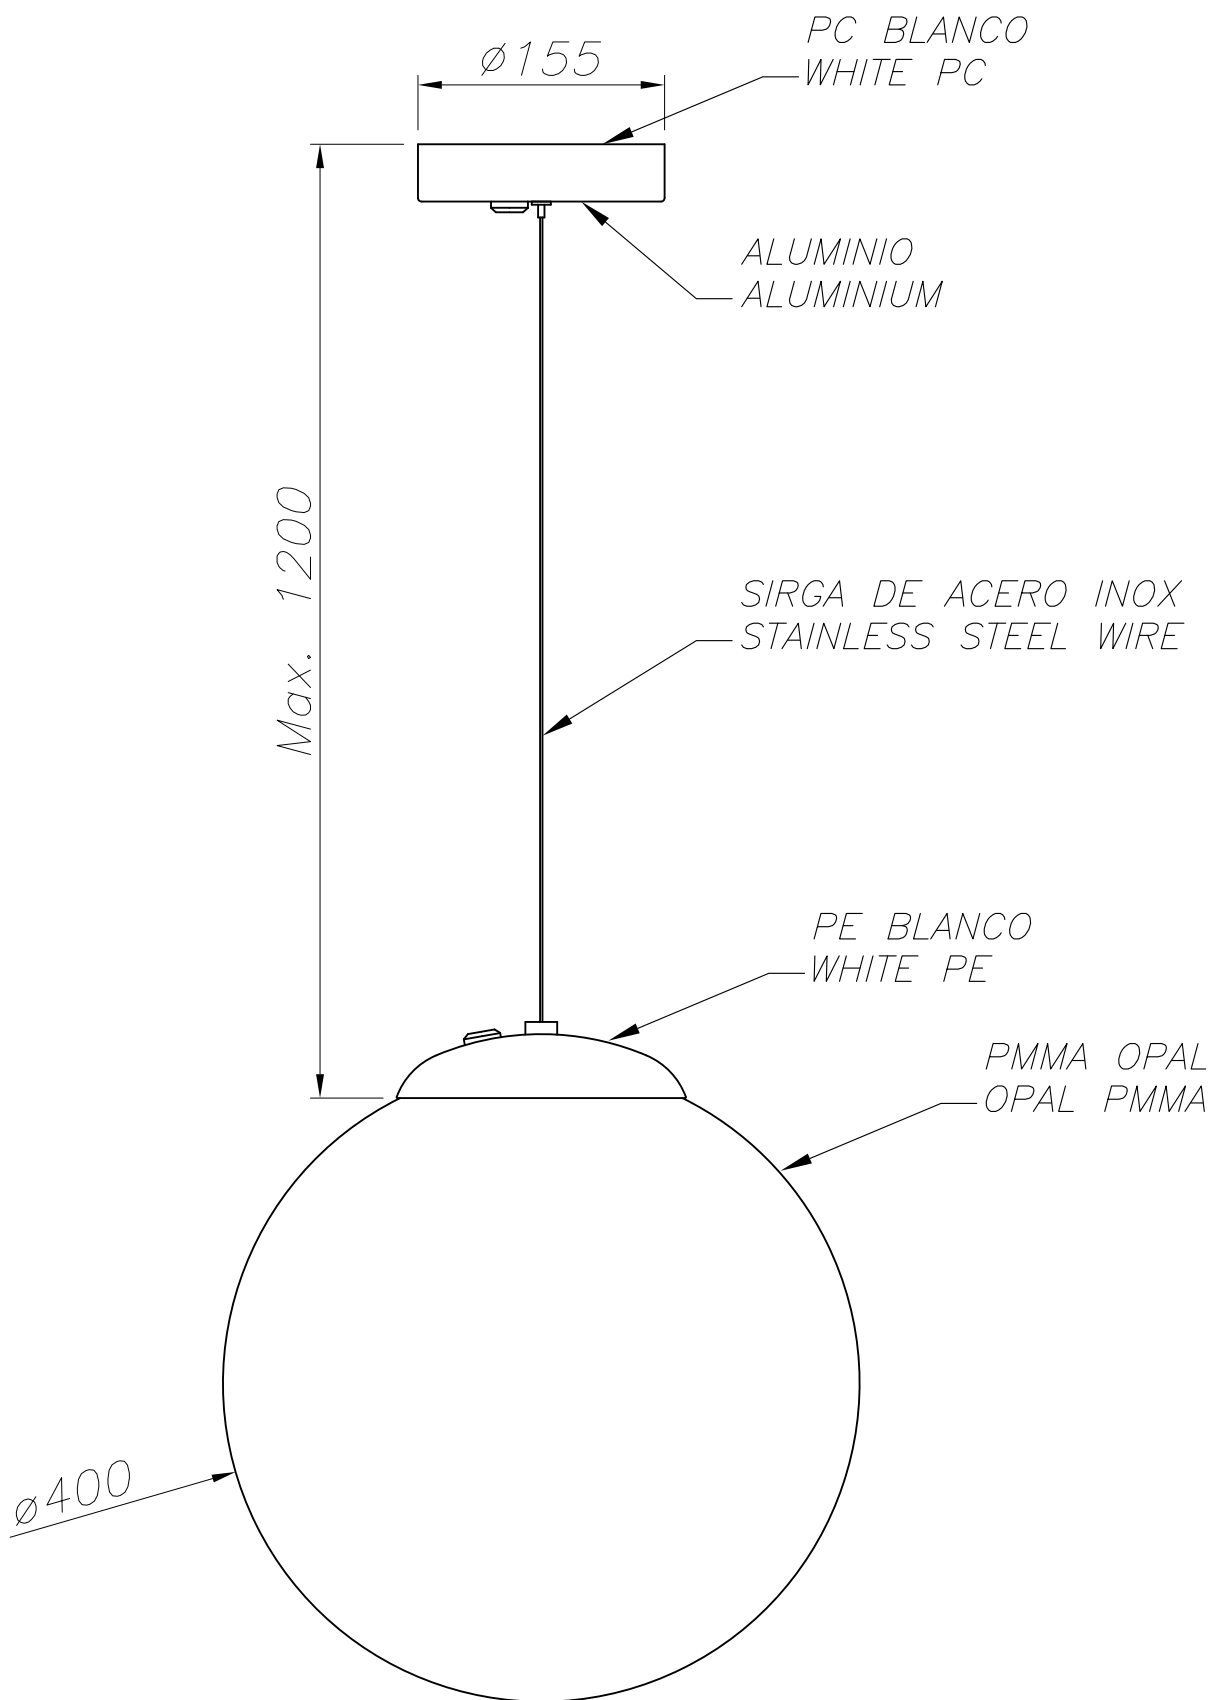

TECHNICAL CHARACTERISTICS

Type:	Pendant
IP Protection degrees:	IP44
Light source 1:	1 x E27 MAX 150W
Voltage / Frequency:	220-240V/50-60Hz

The photograph may not match the reference exactly. Please read the product description to identify the finish.

MATERIALS / FINISHES

Structure material:	Polycarbonate	Diffuser material:	Methacrylate
Structure finish:	White	Diffuser finish:	Opal

[Download photometric file .ldt / .ies](#)

[Click on image to download energy label](#)