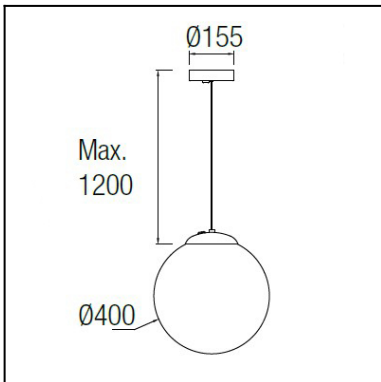

TECHNICAL CHARACTERISTICS

Type:	Pendant
IP Protection degrees:	IP44
Light source 1:	1 x E27 MAX 150W
Voltage / Frequency:	220-240V/50-60Hz

The photograph may not match the reference exactly. Please read the product description to identify the finish.

MATERIALS / FINISHES

Structure material:	Polycarbonate	Diffuser material:	Methacrylate
Structure finish:	White	Diffuser finish:	Opal

[Download photometric file .ldt / .ies](#)

[Click on image to download energy label](#)