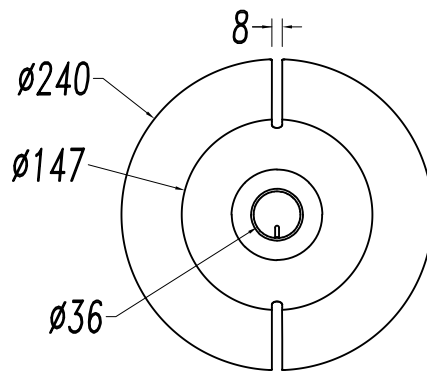

Finish
Matt black

Material
Aluminium

TECHNICAL CHARACTERISTICS

Light source

Lampholder: 3 x E27
Output (W): MAX 23W
Total power consumption (W): 69 W
Lamp maximum dimension: 120/100 mm
Quantity: 3

GEAR

Brand: NA
Power Factor: 1.00

Luminaire

Recessed: No
Warranty: 5 Years

Logistics

Energy Efficiency: NO BULB
EAN Code: 8435526891511
Net Weight (Kg): 0.000

The photograph may not match the reference exactly. Please read the product description to identify the finish.

LEDS C4⁺

ATTIC / 00-7394; 7395; 7398; 7399; 7402; 7403

1

2

3

A	500mm	1000mm	1500mm
B	2160mm	2110mm	2030mm

A	500mm	1000mm	1500mm
B	1930mm	1680mm	1430mm
C	250mm	500mm	750mm

4