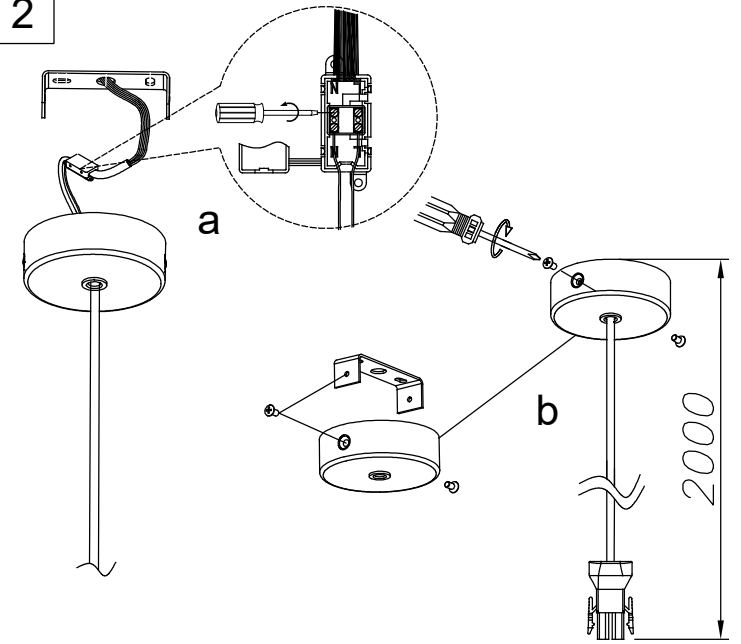

Finish
Matt black

Material
Aluminium

TECHNICAL CHARACTERISTICS

Light source

Lampholder: 3 x E27
Output (W): MAX 23W
Total power consumption (W): 69 W
Lamp maximum dimension: 120/100 mm
Quantity: 3

GEAR

Brand: NA
Power Factor: 1.00

Luminaire

Recessed: No
Warranty: 5 Years

Logistics

Energy Efficiency: NO BULB
EAN Code: 8435526891511
Net Weight (Kg): 0.000

The photograph may not match the reference exactly. Please read the product description to identify the finish.

LEDS C4⁺

ATTIC / 00-7394; 7395; 7398; 7399; 7402; 7403

1

2

3

A	500mm	1000mm	1500mm
B	2160mm	2110mm	2030mm

A	500mm	1000mm	1500mm
B	1930mm	1680mm	1430mm
C	250mm	500mm	750mm

4