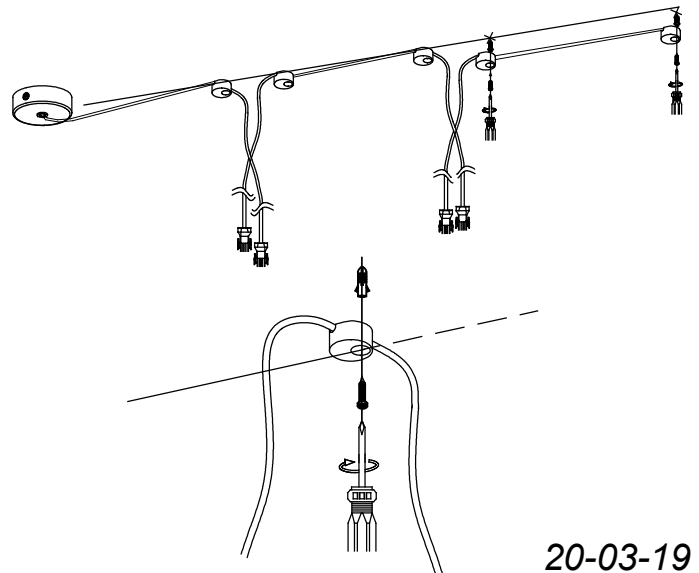

Luminaire

Recessed: No
Warranty: 5 Years

Logistics

Energy Efficiency: NO BULB
EAN Code: 8435526891511
Net Weight (Kg): 0.000

The photograph may not match the reference exactly. Please read the product description to identify the finish.

LEDS C4⁺

ATTIC / 00-7394; 7395; 7398; 7399; 7402; 7403

1

2

3

A	500mm	1000mm	1500mm
B	2160mm	2110mm	2030mm

A	500mm	1000mm	1500mm
B	1930mm	1680mm	1430mm
C	250mm	500mm	750mm

4