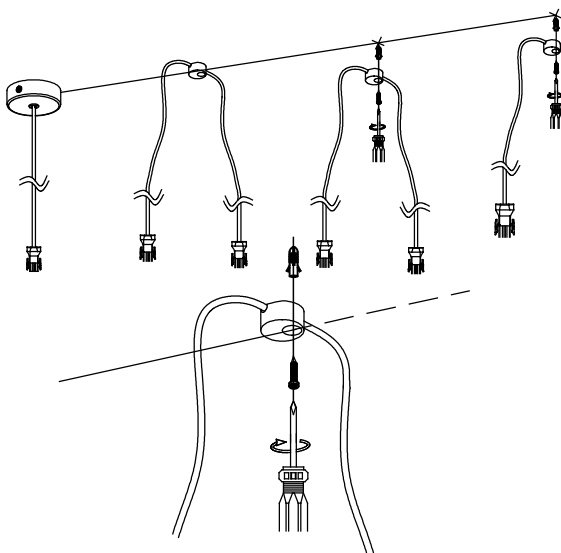

LEDS C4⁺

ATTIC / 00-7394; 7395; 7398; 7399; 7402; 7403

1

2

3

A	500mm	1000mm	1500mm
B	2160mm	2110mm	2030mm

A	500mm	1000mm	1500mm
B	1930mm	1680mm	1430mm
C	250mm	500mm	750mm

4