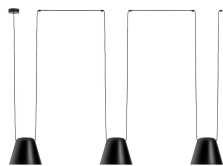

ATTIC Pendant

Designer: Nahtrang

Description

Pendant for indoor and outdoor use.

For downlighting. Design by Nahtrang. Ideal deco-tech compositions. Timeless design. Highly versatile, multiple installations. Highly customisable: accessories, finishes... No visible screws. Optimum price-performance. Easy instalation. High durability for intensive use. Structure material: Aluminium. Structure finish: Matt black. Warranty: 5 Years.

Finish
Matt black

Material
Aluminium

TECHNICAL CHARACTERISTICS

Light source

Lampholder: 3 x E27
Output (W): MAX 23W
Total power consumption (W): 69 W
Lamp maximum dimension: 120/100 mm
Quantity: 3

GEAR

Brand: NA
Power Factor: 1.00