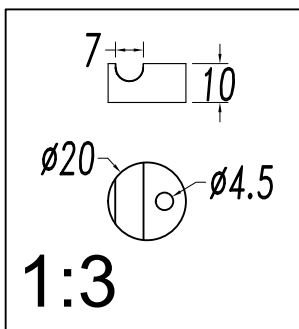

Finish
Matt black

Material
Aluminium

TECHNICAL CHARACTERISTICS

Light source

Lampholder: 3 x E27
Output (W): MAX 23W
Total power consumption (W): 69 W
Lamp maximum dimension: 120/100 mm
Quantity: 3

GEAR

Brand: NA
Power Factor: 1.00

Luminaire

Recessed: No
Warranty: 5 Years

Logistics

Energy Efficiency: NO BULB
EAN Code: 8435526891511
Net Weight (Kg): 0.000

The photograph may not match the reference exactly. Please read the product description to identify the finish.