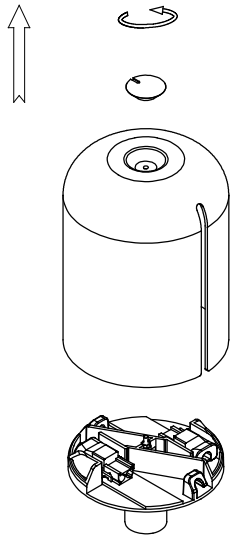

LEDS C4®

ATTIC / 00-7394; 7395; 7398; 7399; 7402; 7403

5

code: 71-7388