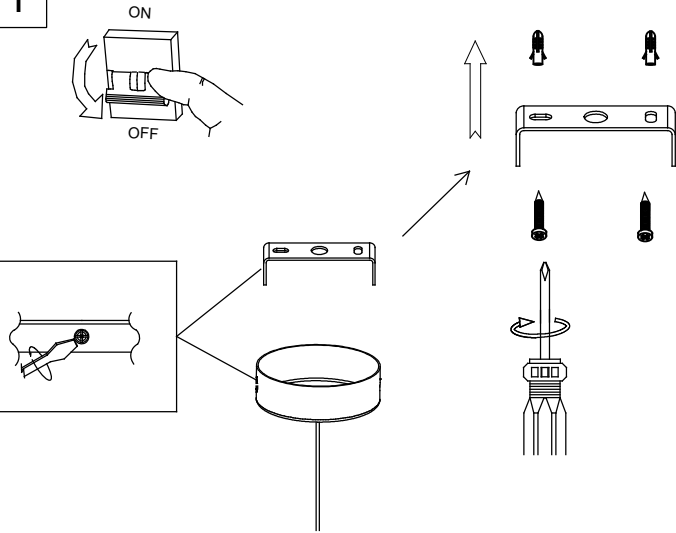

LEDS C4⁺

ATTIC / 00-7394; 7395; 7398; 7399; 7402; 7403

1