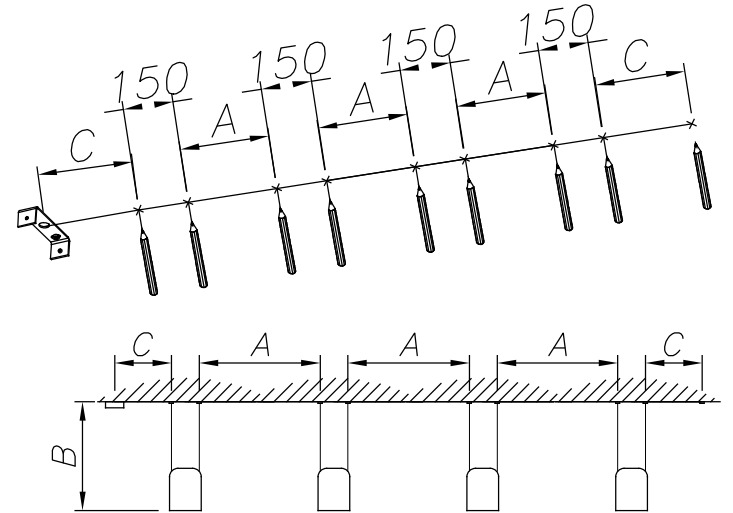

Finish
Matt black

Material
Aluminium

TECHNICAL CHARACTERISTICS

Light source

Lampholder: 3 x E27
Output (W): MAX 23W
Total power consumption (W): 69 W
Lamp maximum dimension: 120/100 mm
Quantity: 3

GEAR

Brand: NA
Power Factor: 1.00

LEDS C4⁺

ATTIC / 00-7394; 7395; 7398; 7399; 7402; 7403

1

2

3

A	500mm	1000mm	1500mm
B	2160mm	2110mm	2030mm

A	500mm	1000mm	1500mm
B	1930mm	1680mm	1430mm
C	250mm	500mm	750mm

4