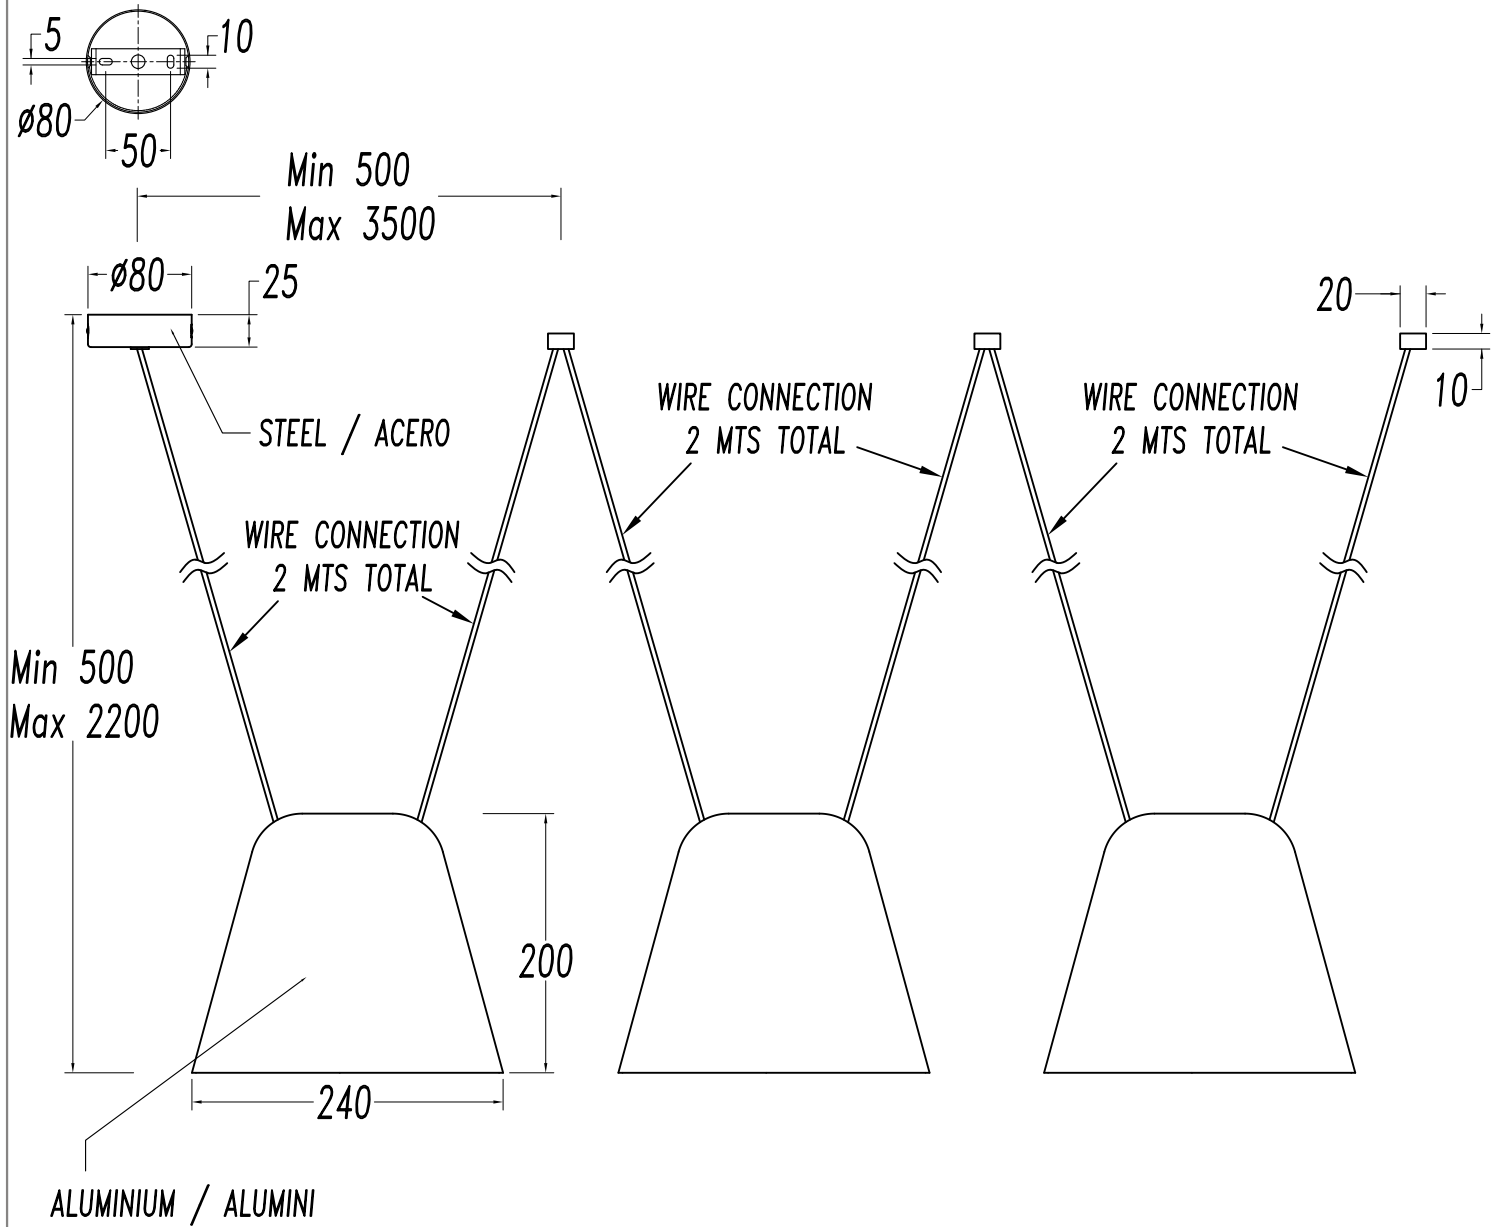

Finish
Matt black

Material
Aluminium

TECHNICAL CHARACTERISTICS

Light source

Lampholder: 3 x E27
Output (W): MAX 23W
Total power consumption (W): 69 W
Lamp maximum dimension: 120/100 mm
Quantity: 3

GEAR

Brand: NA
Power Factor: 1.00

Luminaire

Recessed: No
Warranty: 5 Years

Logistics

Energy Efficiency: NO BULB
EAN Code: 8435526891511
Net Weight (Kg): 0.000

The photograph may not match the reference exactly. Please read the product description to identify the finish.

LEDS C4⁺

ATTIC / 00-7394; 7395; 7398; 7399; 7402; 7403

1

2

3

A	500mm	1000mm	1500mm
B	2160mm	2110mm	2030mm

A	500mm	1000mm	1500mm
B	1930mm	1680mm	1430mm
C	250mm	500mm	750mm

4