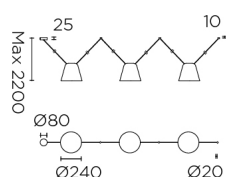

Finish
Matt black

Material
Aluminium

TECHNICAL CHARACTERISTICS

Light source

Lampholder: 3 x E27
Output (W): MAX 23W
Total power consumption (W): 69 W
Lamp maximum dimension: 120/100 mm
Quantity: 3

GEAR

Brand: NA
Power Factor: 1.00