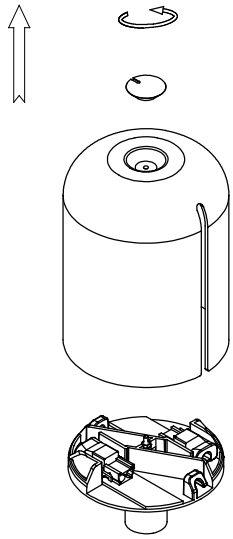

LEDS C4®

ATTIC / 00-7390; 7391

5

code: 71-7388