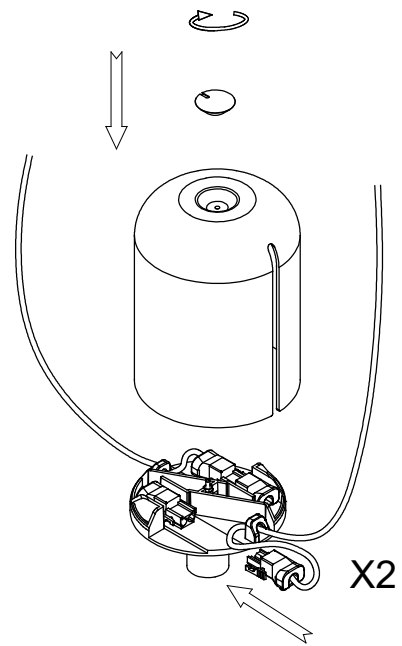

LEDS C4®

ATTIC / 00-7390; 7391

5

code: 71-7388

code: 71-7389

6

7