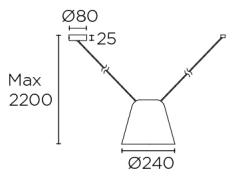

Finish
Matt black

Material
Aluminium

**TECHNICAL CHARACTERISTICS****Light source**

Lampholder: 1 x E27
Output (W): MAX 23W
Total power consumption (W): 23 W
Lamp maximum dimension: 120/100 mm
Quantity: 1

GEAR

Brand: NA
Power Factor: 1.00

Luminaire

Recessed: No
Warranty: 5 Years

Logistics

Energy Efficiency: NO BULB
EAN Code: 8435526891337
Net Weight (Kg): 0.000

The photograph may not match the reference exactly. Please read the product description to identify the finish.