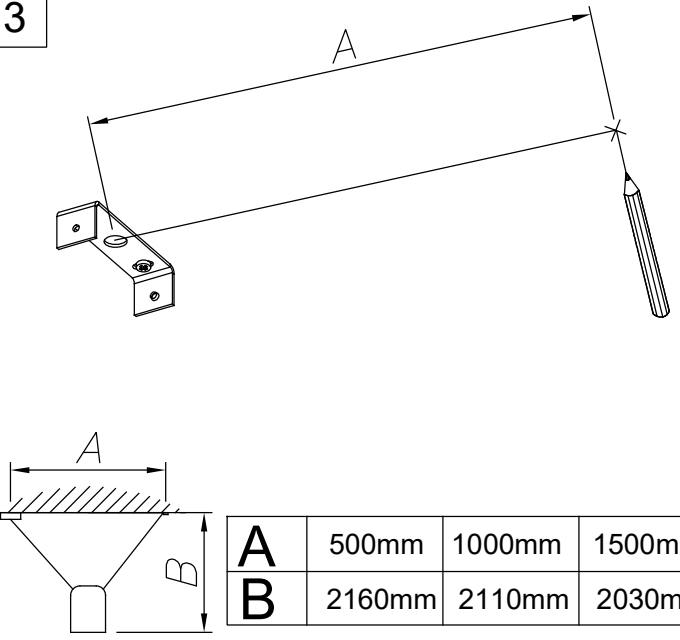

LEDS C4®

ATTIC / 00-7390; 7391

1

2

3

4