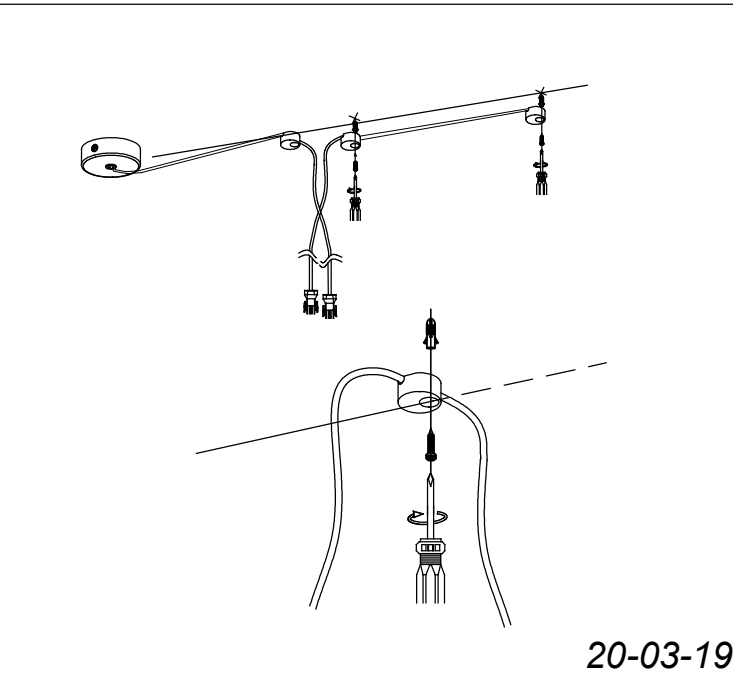

Finish
Matt black

Material
Aluminium

**TECHNICAL CHARACTERISTICS****Light source**

Lampholder: 1 x E27
Output (W): MAX 23W
Total power consumption (W): 23 W
Lamp maximum dimension: 120/100 mm
Quantity: 1

LEDS C4[®]

ATTIC / 00-7390; 7391

1

2

3

4

LEDS C4[®]

ATTIC / 00-7390; 7391