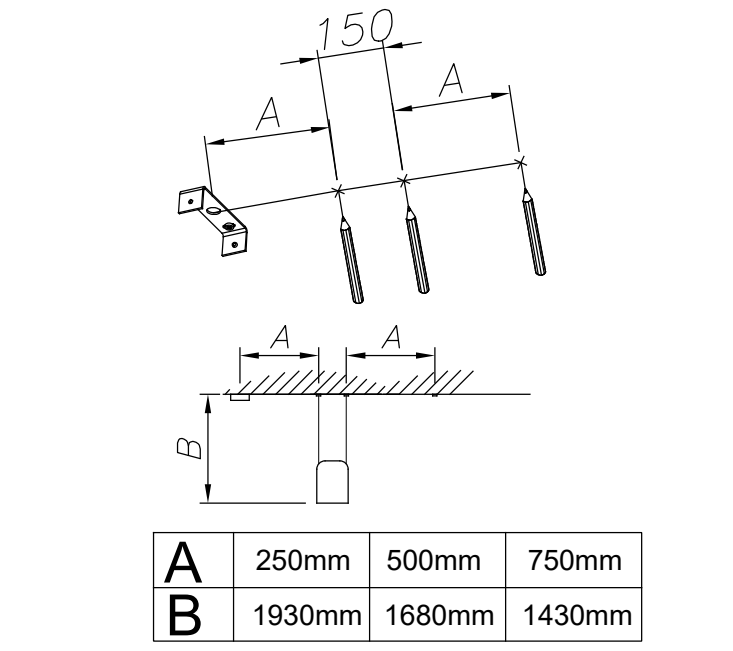

LEDS C4®

ATTIC / 00-7390; 7391

1

2

3

4