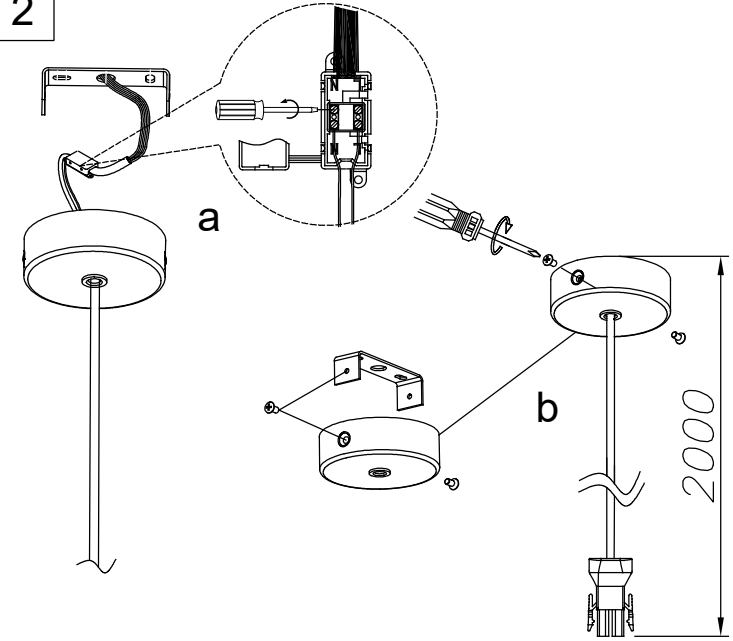

LEDS C4®

ATTIC / 00-7390; 7391

1

2

3

4