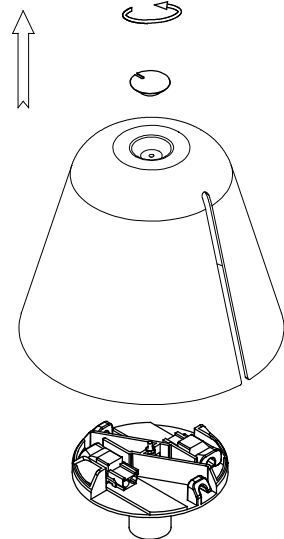

code: 71-7389