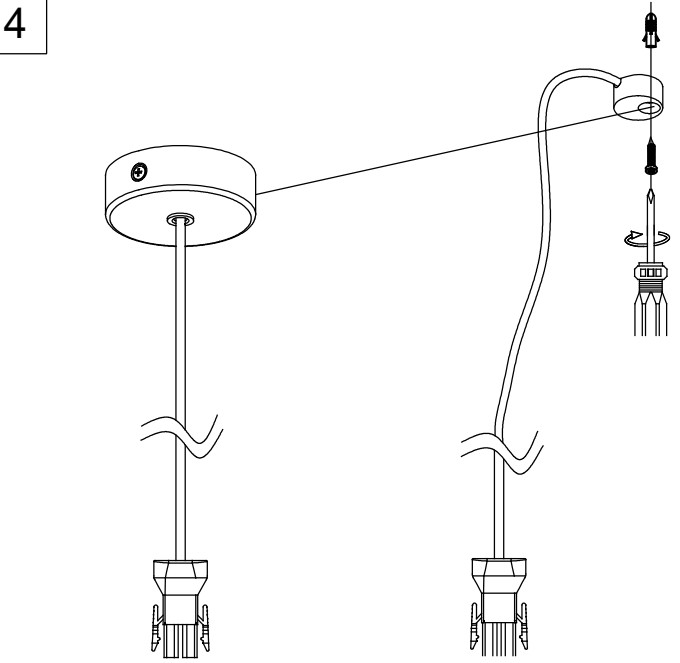

LEDS C4®

ATTIC / 00-7390; 7391

1

2

3

4