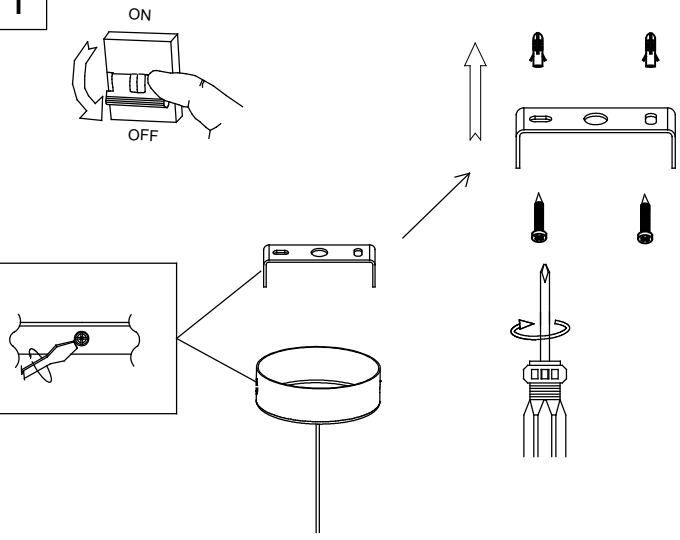

LEDS C4®

ATTIC / 00-7390; 7391

1