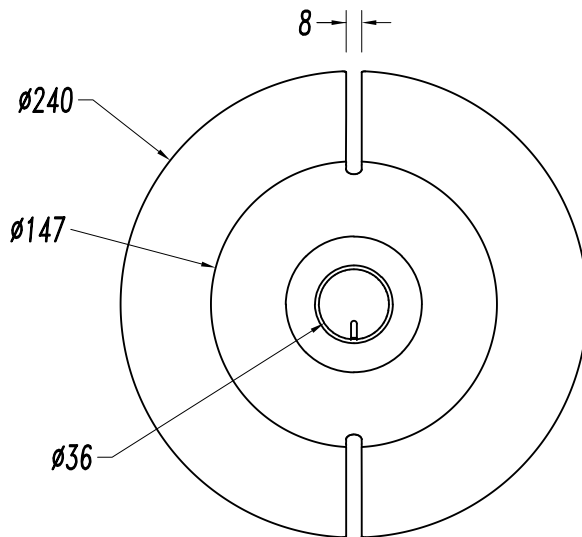

Finish
Matt black

Material
Aluminium

**TECHNICAL CHARACTERISTICS****Light source**

Lampholder: 1 x E27
Output (W): MAX 23W
Total power consumption (W): 23 W
Lamp maximum dimension: 120/100 mm
Quantity: 1

GEAR

Brand: NA
Power Factor: 1.00

Luminaire

Recessed: No
Warranty: 5 Years

Logistics

Energy Efficiency: NO BULB
EAN Code: 8435526891337
Net Weight (Kg): 0.000

The photograph may not match the reference exactly. Please read the product description to identify the finish.