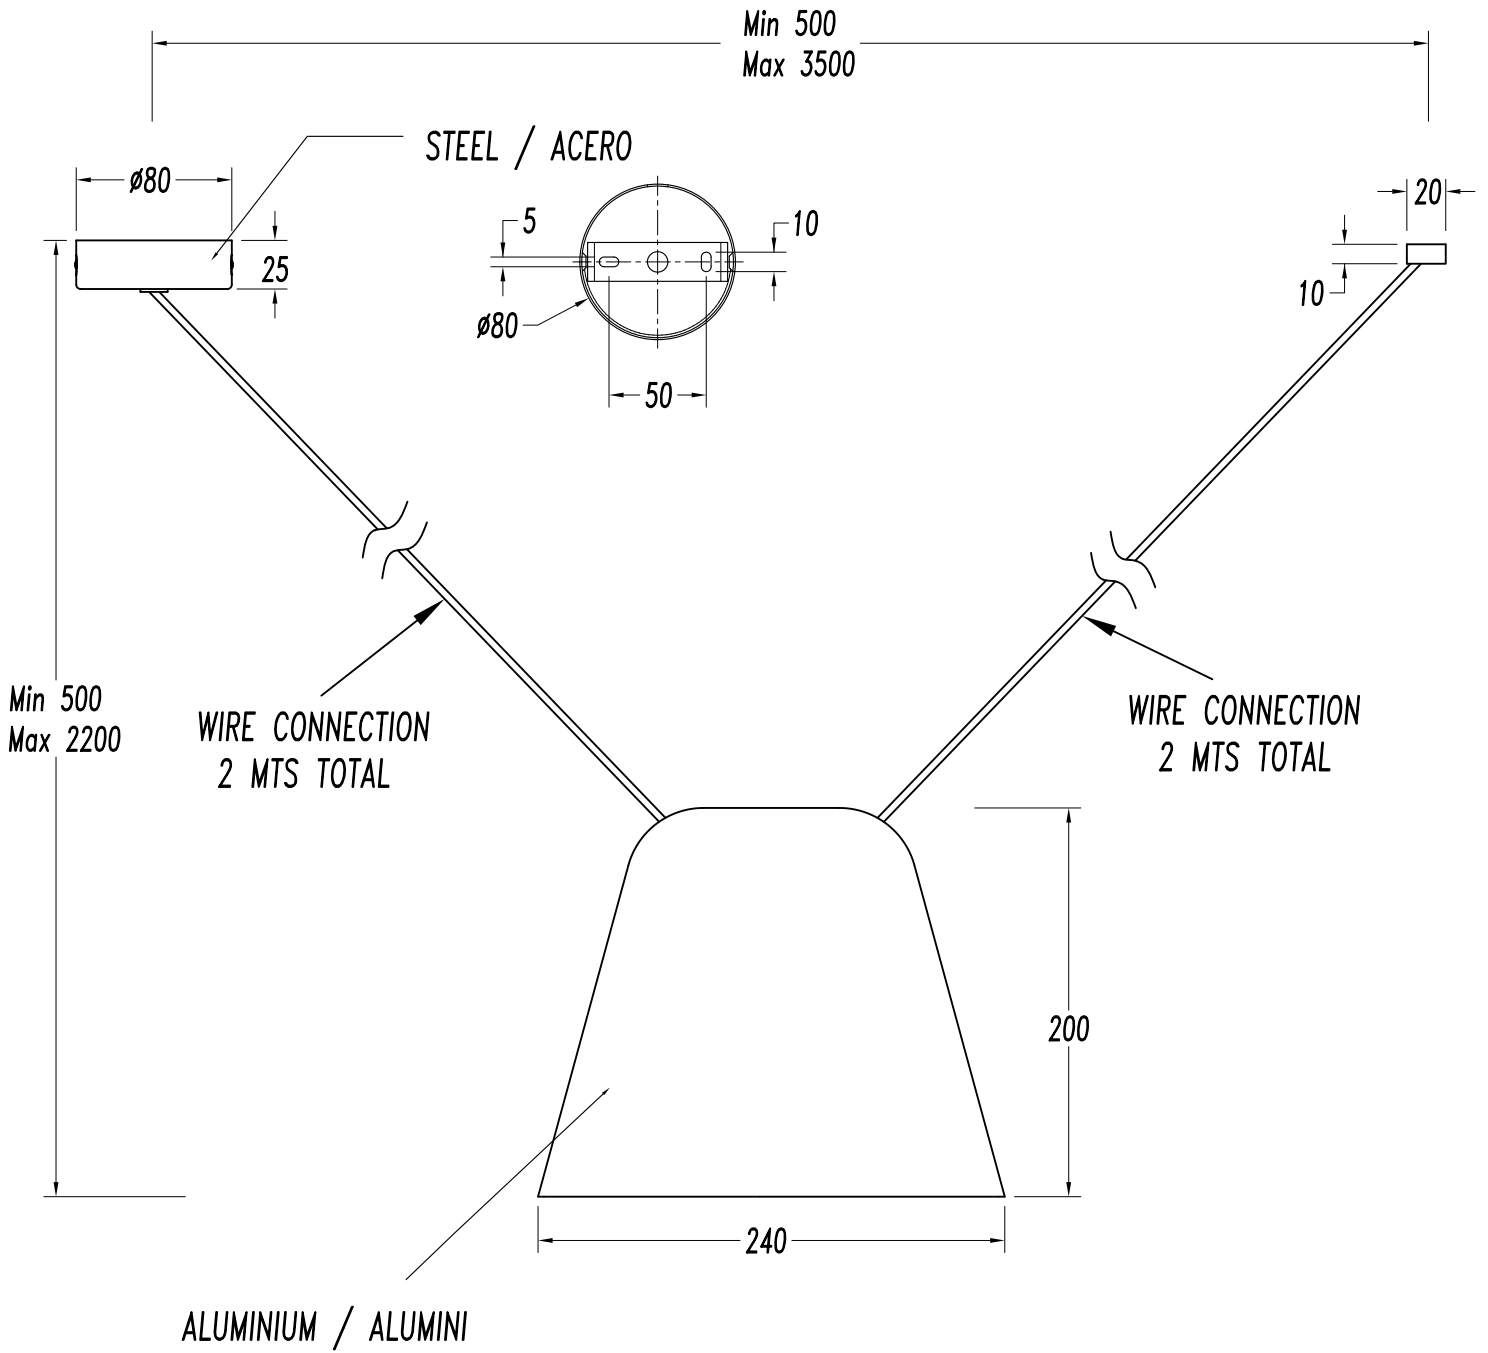

Finish
Matt black

Material
Aluminium

**TECHNICAL CHARACTERISTICS****Light source**

Lampholder: 1 x E27
Output (W): MAX 23W
Total power consumption (W): 23 W
Lamp maximum dimension: 120/100 mm
Quantity: 1

GEAR

Brand: NA
Power Factor: 1.00

Luminaire

Recessed: No
Warranty: 5 Years

Logistics

Energy Efficiency: NO BULB
EAN Code: 8435526891337
Net Weight (Kg): 0.000

The photograph may not match the reference exactly. Please read the product description to identify the finish.