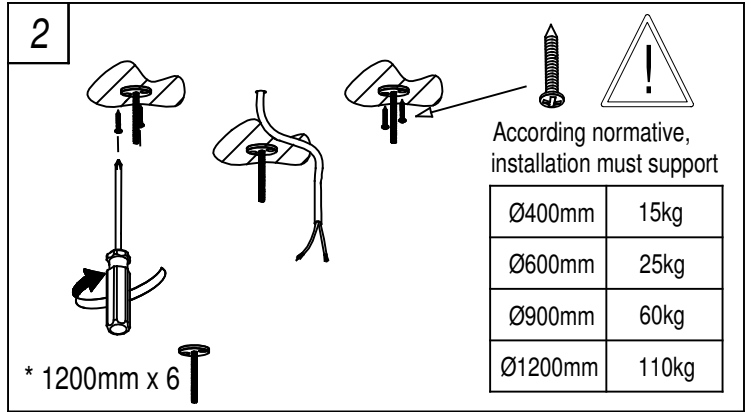

LUNO Pendant

**Description**

Downlight for indoor use.

For downlighting. Can be mounted directly on ceiling or using a ceiling rose. Fully uniform diffuser with no shadows or glare. Structure material: Aluminium. Structure finish: Black. Diffuser material: Methacrylate. Diffuser finish: Matt. Warranty: 2 Years.11Product net weight (Kg): 20.6951Product width or diameter (mm): 12001Product height (mm): 12711Class I. IP: IP20. LED. No. of lampholders or LEDs: 576. LED brand: SAMSUNG. Driver brand: MEANWELL. Maximum power of light source: 146W. Colour temperature: Warm White - 3000K. Colour rendering index: 80. MacAdam Steps: 3 STEPS. Hours of life: 50.000h L80B10. UGR: 33.6. Photobiological risk: RG1. Real flux (lm): 15065. Nominal flux (lm): 16000. Lm/Real W: 93. Voltage and frequency range: 90-305 VAC. Voltage: 3.1 V. Intensity: 86 mA. Gear included: Yes, electronic. Multi-voltage gear included. Total power: 161,3. Power factor: 0.95. Dimmable gear included: 1..10V.

GEAR

Brand: MEANWELL
Gear included: Yes, electronic
Voltage / Frequency:
100-240VAC/50-60Hz
Power Factor: 0.95
Dimming protocol: 1..10V

Luminaire

Warranty: 2 Years

Logistics

Energy Efficiency: LED A++
EAN Code: 8435381464660
Net Weight (Kg): 20.695
Weight in Kg (packaged): 23.000
Packing: 1245 x 155 x 1265
Masterbox: 1

COMPATIBLE

eBLUE:
71-5961-00-00

SURFACE

PENDANT

1

OFF

According normative, installation must support

Ø400mm	15kg
Ø600mm	25kg
Ø900mm	60kg
Ø1200mm	110kg