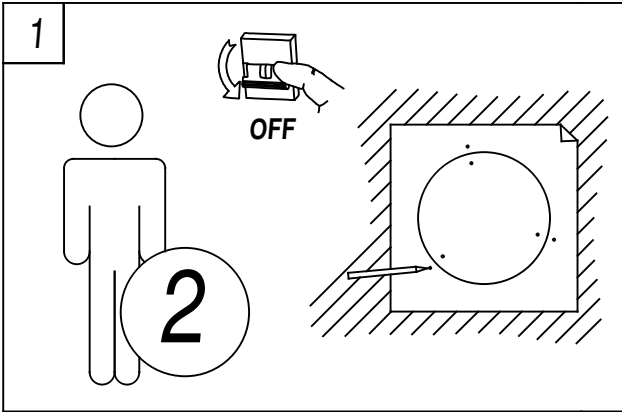

GEAR

Brand: MEANWELL
Gear included: Yes, electronic
Voltage / Frequency:
100-240VAC/50-60Hz
Power Factor: 0.95
Dimming protocol: 1..10V

Luminaire

Warranty: 2 Years

Logistics

Energy Efficiency: LED A++
EAN Code: 8435381464660
Net Weight (Kg): 20.695
Weight in Kg (packaged): 23.000
Packing: 1245 x 155 x 1265
Masterbox: 1

COMPATIBLE

eBLUE:
71-5961-00-00

SURFACE

PENDANT

1

OFF

According normative, installation must support

Ø400mm	15kg
Ø600mm	25kg
Ø900mm	60kg
Ø1200mm	110kg