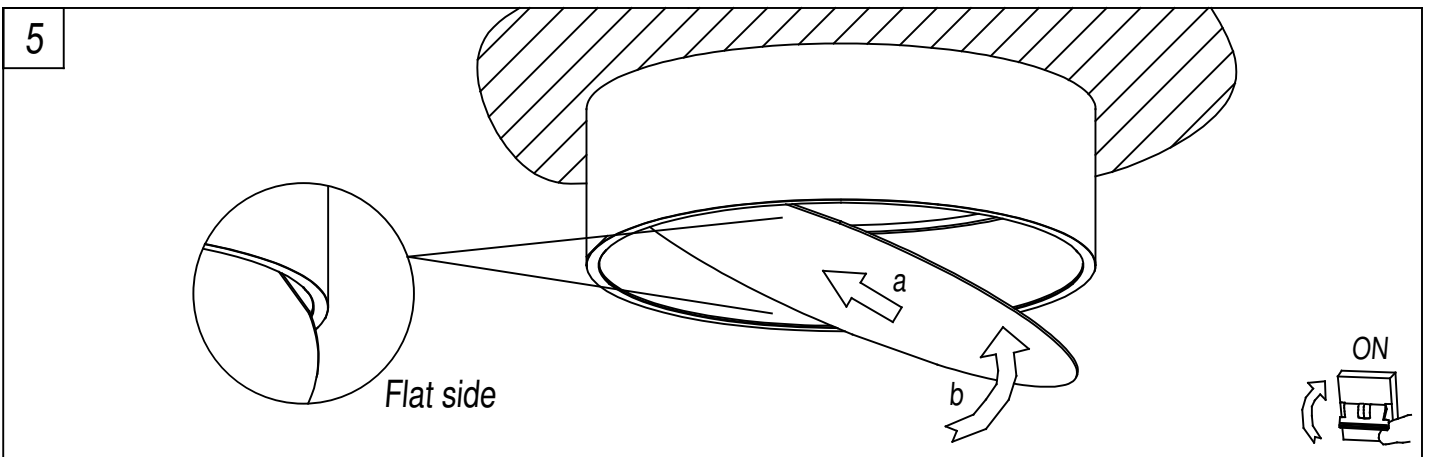

GEAR

Brand: MEANWELL
Gear included: Yes, electronic
Voltage / Frequency:
100-240VAC/50-60Hz
Power Factor: 0.95
Dimming protocol: 1..10V

Luminaire

Warranty: 2 Years

Logistics

Energy Efficiency: LED A++
EAN Code: 8435381464660
Net Weight (Kg): 20.695
Weight in Kg (packaged): 23.000
Packing: 1245 x 155 x 1265
Masterbox: 1

COMPATIBLE

eBLUE:
71-5961-00-00

SURFACE

PENDANT

1

OFF

According normative, installation must support

Ø400mm	15kg
Ø600mm	25kg
Ø900mm	60kg
Ø1200mm	110kg