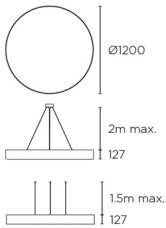

LUNO Pendant

**Description**

Downlight for indoor use.

For downlighting. Can be mounted directly on ceiling or using a ceiling rose. Fully uniform diffuser with no shadows or glare. Structure material: Aluminium. Structure finish: Black. Diffuser material: Methacrylate. Diffuser finish: Matt. Warranty: 2 Years.11Product net weight (Kg): 20.6951Product width or diameter (mm): 12001Product height (mm): 12711Class I. IP: IP20. LED. No. of lampholders or LEDs: 576. LED brand: SAMSUNG. Driver brand: MEANWELL. Maximum power of light source: 146W. Colour temperature: Warm White - 3000K. Colour rendering index: 80. MacAdam Steps: 3 STEPS. Hours of life: 50.000h L80B10. UGR: 33.6. Photobiological risk: RG1. Real flux (lm): 15065. Nominal flux (lm): 16000. Lm/Real W: 93. Voltage and frequency range: 90-305 VAC. Voltage: 3.1 V. Intensity: 86 mA. Gear included: Yes, electronic. Multi-voltage gear included. Total power: 161,3. Power factor: 0.95. Dimmable gear included: 1..10V.

min. 20

2

Ø400mm
Ø600mm
Ø900mm
Ø1200mm

2

a

b

According normative, installation must support

Ø400mm	15kg
Ø600mm	25kg
Ø900mm	60kg
Ø1200mm	110kg