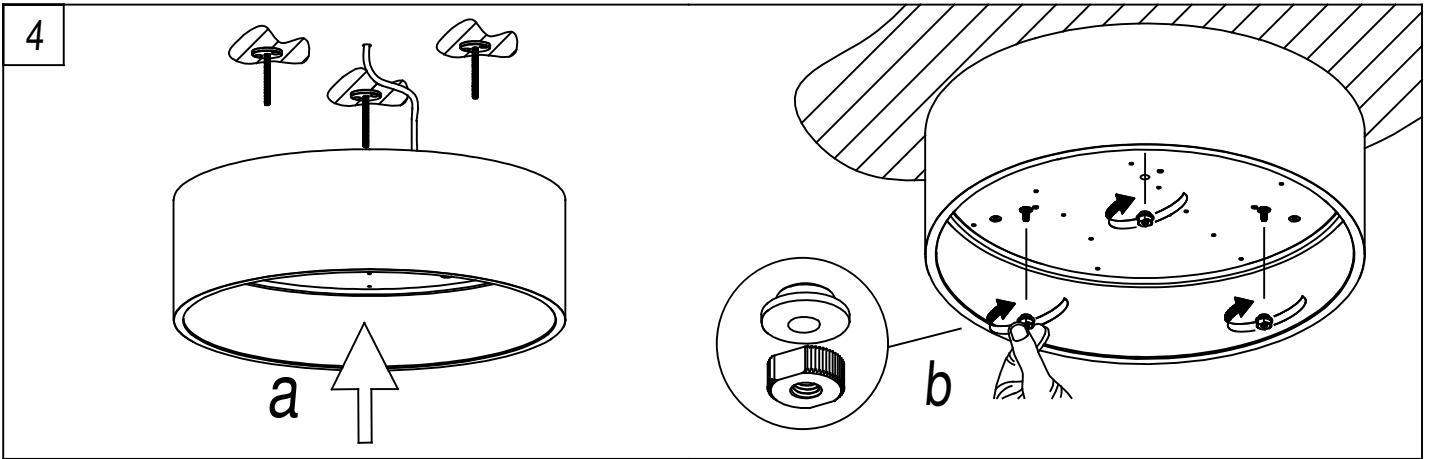

LUNO Pendant

**Description**

Downlight for indoor use.

For downlighting. Can be mounted directly on ceiling or using a ceiling rose. Fully uniform diffuser with no shadows or glare. Structure material: Aluminium. Structure finish: Black. Diffuser material: Methacrylate. Diffuser finish: Matt. Warranty: 2 Years.11Product net weight (Kg): 20.6951Product width or diameter (mm): 12001Product height (mm): 12711Class I. IP: IP20. LED. No. of lampholders or LEDs: 576. LED brand: SAMSUNG. Driver brand: MEANWELL. Maximum power of light source: 146W. Colour temperature: Warm White - 3000K. Colour rendering index: 80. MacAdam Steps: 3 STEPS. Hours of life: 50.000h L80B10. UGR: 33.6. Photobiological risk: RG1. Real flux (lm): 15065. Nominal flux (lm): 16000. Lm/Real W: 93. Voltage and frequency range: 90-305 VAC. Voltage: 3.1 V. Intensity: 86 mA. Gear included: Yes, electronic. Multi-voltage gear included. Total power: 161,3. Power factor: 0.95. Dimmable gear included: 1..10V.

GEAR

Brand: MEANWELL
Gear included: Yes, electronic
Voltage / Frequency:
100-240VAC/50-60Hz
Power Factor: 0.95
Dimming protocol: 1..10V

Luminaire

Warranty: 2 Years

Logistics

Energy Efficiency: LED A++
EAN Code: 8435381464660
Net Weight (Kg): 20.695
Weight in Kg (packaged): 23.000
Packing: 1245 x 155 x 1265
Masterbox: 1

COMPATIBLE

eBLUE:
71-5961-00-00

SURFACE

PENDANT

1

OFF

According normative, installation must support

Ø400mm	15kg
Ø600mm	25kg
Ø900mm	60kg
Ø1200mm	110kg