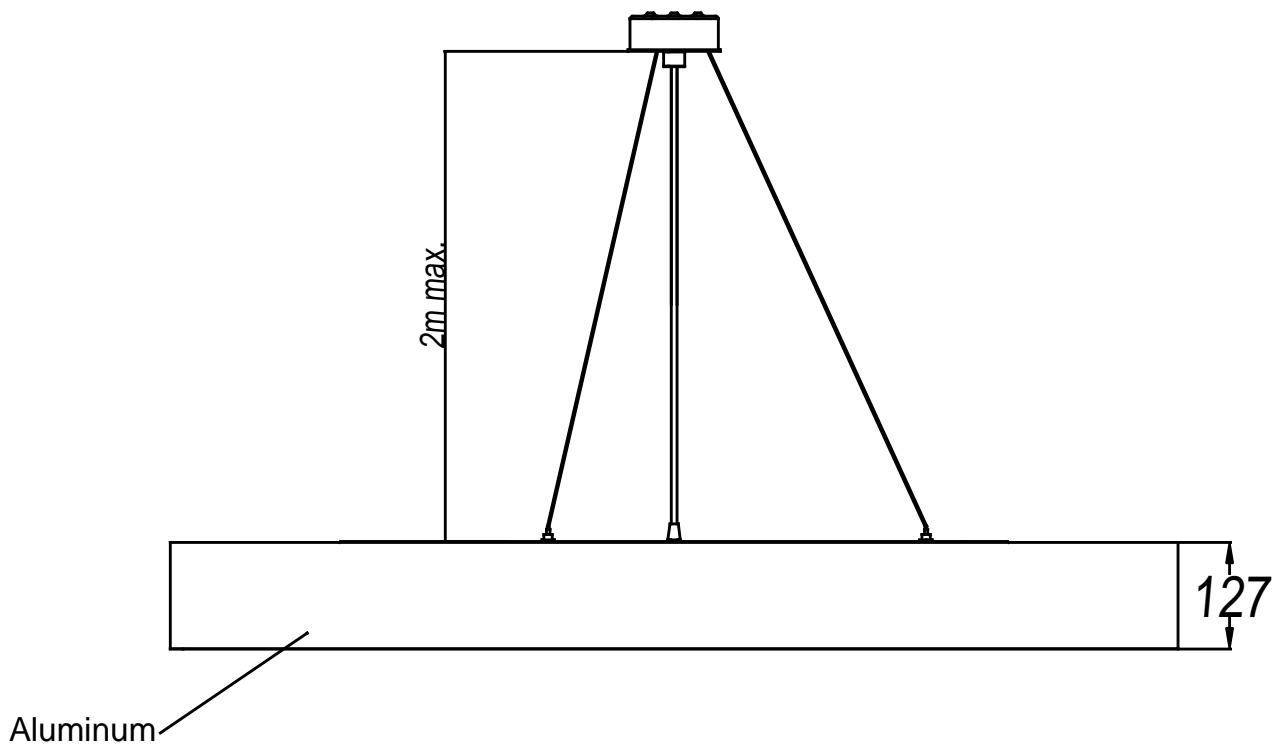

LUNO Pendant

**Description**

Downlight for indoor use.

For downlighting. Can be mounted directly on ceiling or using a ceiling rose. Fully uniform diffuser with no shadows or glare. Structure material: Aluminium. Structure finish: Black. Diffuser material: Methacrylate. Diffuser finish: Matt. Warranty: 2 Years.11Product net weight (Kg): 20.6951Product width or diameter (mm): 12001Product height (mm): 12711Class I. IP: IP20. LED. No. of lampholders or LEDs: 576. LED brand: SAMSUNG. Driver brand: MEANWELL. Maximum power of light source: 146W. Colour temperature: Warm White - 3000K. Colour rendering index: 80. MacAdam Steps: 3 STEPS. Hours of life: 50.000h L80B10. UGR: 33.6. Photobiological risk: RG1. Real flux (lm): 15065. Nominal flux (lm): 16000. Lm/Real W: 93. Voltage and frequency range: 90-305 VAC. Voltage: 3.1 V. Intensity: 86 mA. Gear included: Yes, electronic. Multi-voltage gear included. Total power: 161,3. Power factor: 0.95. Dimmable gear included: 1..10V.

GEAR

Brand: MEANWELL
Gear included: Yes, electronic
Voltage / Frequency:
100-240VAC/50-60Hz
Power Factor: 0.95
Dimming protocol: 1..10V

Luminaire

Warranty: 2 Years

Logistics

Energy Efficiency: LED A++
EAN Code: 8435381464660
Net Weight (Kg): 20.695
Weight in Kg (packaged): 23.000
Packing: 1245 x 155 x 1265
Masterbox: 1

COMPATIBLE

eBLUE:
71-5961-00-00

SURFACE

PENDANT

1

OFF

According normative, installation must support

Ø400mm	15kg
Ø600mm	25kg
Ø900mm	60kg
Ø1200mm	110kg