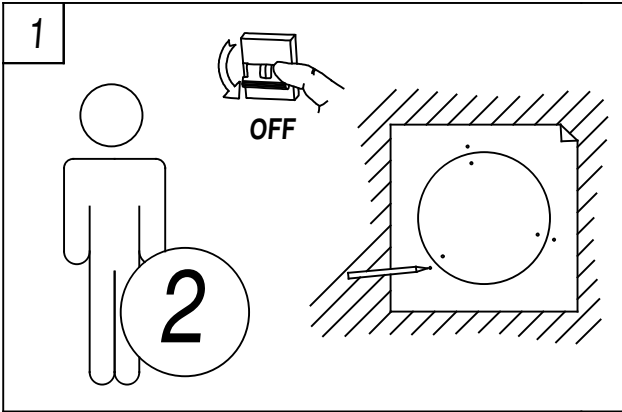

GEAR

Brand: HEP
Gear included: Yes, electronic
Voltage / Frequency:
100-240VAC/50-60Hz
Power Factor: 0.85
Dimming protocol: 1..10V

Luminaire

Warranty: 5 Years

Logistics

Energy Efficiency: LED A++
EAN Code: 8435381464400
Net Weight (Kg): 3.710
Weight in Kg (packaged): 4.345
Packing: 410 x 140 x 405
Masterbox: 4

COMPATIBLE

eBLUE:
71-5961-00-00

SURFACE

PENDANT

1

OFF

According normative, installation must support

Ø400mm	15kg
Ø600mm	25kg
Ø900mm	60kg
Ø1200mm	110kg