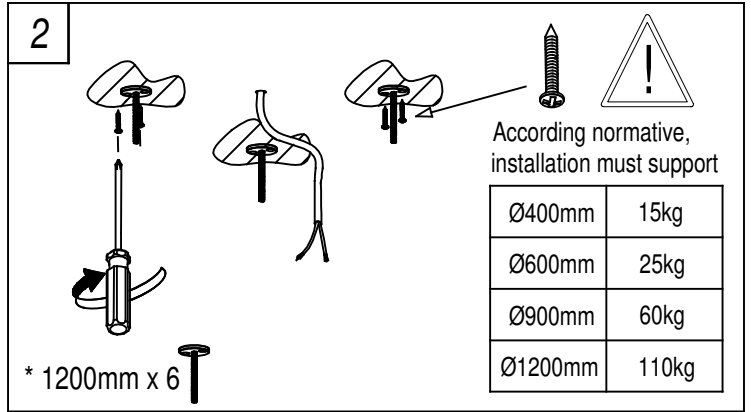

GEAR

Brand: HEP
Gear included: Yes, electronic
Voltage / Frequency:
100-240VAC/50-60Hz
Power Factor: 0.85
Dimming protocol: 1..10V

Luminaire

Warranty: 5 Years

Logistics

Energy Efficiency: LED A++
EAN Code: 8435381464400
Net Weight (Kg): 3.710
Weight in Kg (packaged): 4.345
Packing: 410 x 140 x 405
Masterbox: 4

COMPATIBLE

eBLUE:
71-5961-00-00

SURFACE

PENDANT

1

OFF

According normative, installation must support

Ø400mm	15kg
Ø600mm	25kg
Ø900mm	60kg
Ø1200mm	110kg