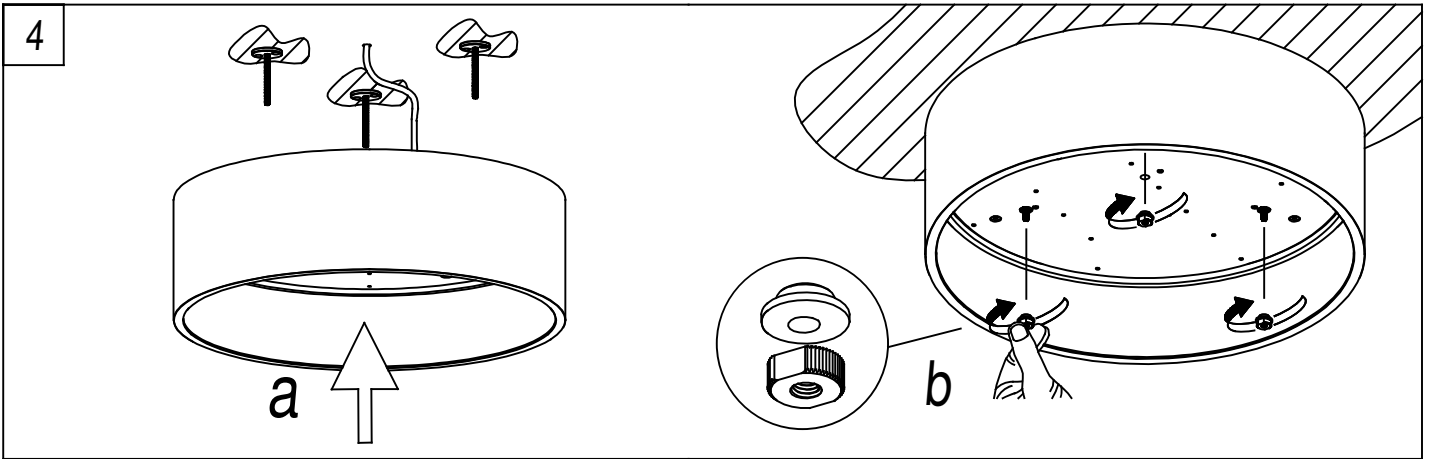

GEAR

Brand: HEP
Gear included: Yes, electronic
Voltage / Frequency:
100-240VAC/50-60Hz
Power Factor: 0.85
Dimming protocol: 1..10V

Luminaire

Warranty: 5 Years

Logistics

Energy Efficiency: LED A++
EAN Code: 8435381464400
Net Weight (Kg): 3.710
Weight in Kg (packaged): 4.345
Packing: 410 x 140 x 405
Masterbox: 4

COMPATIBLE

eBLUE:
71-5961-00-00

SURFACE

PENDANT

1

OFF

According normative, installation must support

Ø400mm	15kg
Ø600mm	25kg
Ø900mm	60kg
Ø1200mm	110kg