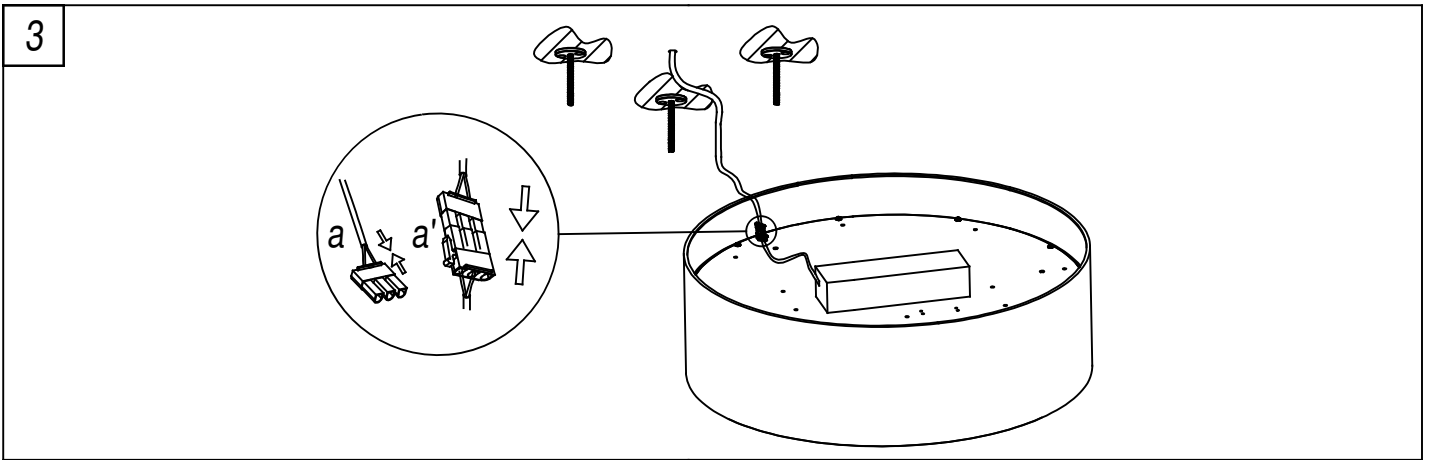

GEAR

Brand: HEP
Gear included: Yes, electronic
Voltage / Frequency:
100-240VAC/50-60Hz
Power Factor: 0.85
Dimming protocol: 1..10V

Luminaire

Warranty: 5 Years

Logistics

Energy Efficiency: LED A++
EAN Code: 8435381464400
Net Weight (Kg): 3.710
Weight in Kg (packaged): 4.345
Packing: 410 x 140 x 405
Masterbox: 4

COMPATIBLE

eBLUE:
71-5961-00-00

SURFACE

PENDANT

1

OFF

According normative, installation must support

Ø400mm	15kg
Ø600mm	25kg
Ø900mm	60kg
Ø1200mm	110kg