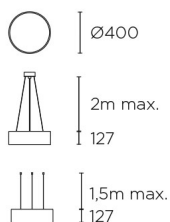

Finish
White
Matt

Material
Aluminium
Methacrylate

**TECHNICAL CHARACTERISTICS****Light source**

Light source: LED SAMSUNG
Output (W): 30W
Total power consumption (W): 27,5
Color temperature: Warm White - 3000K
CRI: 80
Nominal Lumen: 3215
Qty Leds: 96
Life Time: 50.000h L80B10
Bin / Grup: VA o VB
MacAdam steps: 3 STEPS
Photobiological risk: RG1

GEAR

Brand: HEP
Gear included: Yes, electronic
Voltage / Frequency:
100-240VAC/50-60Hz
Power Factor: 0.85
Dimming protocol: 1..10V

Luminaire

Warranty: 5 Years

Logistics

Energy Efficiency: LED A++
EAN Code: 8435381464400
Net Weight (Kg): 3.710
Weight in Kg (packaged): 4.345
Packing: 410 x 140 x 405
Masterbox: 4

min. 20

2

Ø400mm
Ø600mm
Ø900mm
Ø1200mm

2

a

b

According normative, installation must support

Ø400mm	15kg
Ø600mm	25kg
Ø900mm	60kg
Ø1200mm	110kg

max. 1.5m

3

a

4

a

5

6

5