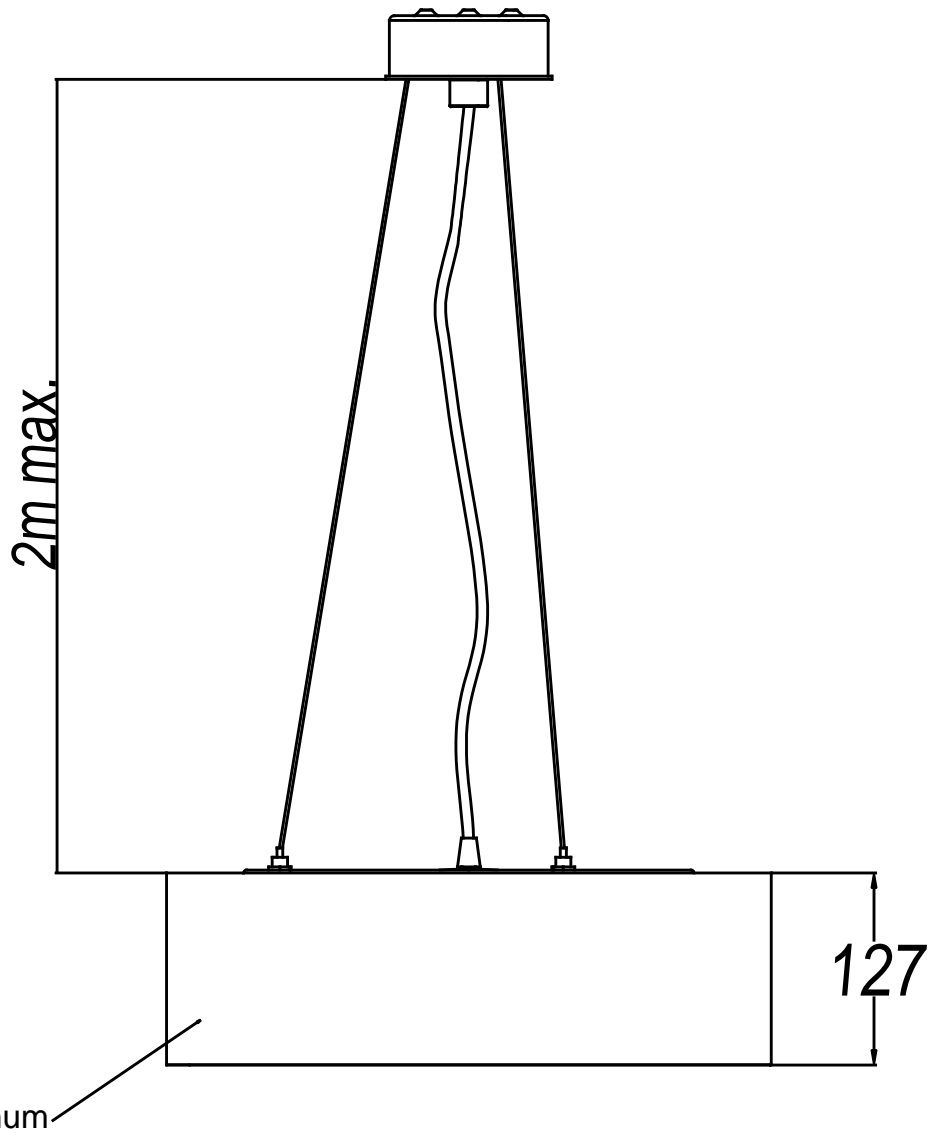

Finish
White
Matt

Material
Aluminium
Methacrylate

**TECHNICAL CHARACTERISTICS****Light source**

Light source: LED SAMSUNG
Output (W): 30W
Total power consumption (W): 27,5
Color temperature: Warm White - 3000K
CRI: 80
Nominal Lumen: 3215
Qty Leds: 96
Life Time: 50.000h L80B10
Bin / Grup: VA o VB
MacAdam steps: 3 STEPS
Photobiological risk: RG1

GEAR

Brand: HEP
Gear included: Yes, electronic
Voltage / Frequency:
100-240VAC/50-60Hz
Power Factor: 0.85
Dimming protocol: 1..10V

Luminaire

Warranty: 5 Years

Logistics

Energy Efficiency: LED A++
EAN Code: 8435381464400
Net Weight (Kg): 3.710
Weight in Kg (packaged): 4.345
Packing: 410 x 140 x 405
Masterbox: 4

COMPATIBLE

eBLUE:
71-5961-00-00

SURFACE

PENDANT

1

OFF

According normative, installation must support

Ø400mm	15kg
Ø600mm	25kg
Ø900mm	60kg
Ø1200mm	110kg