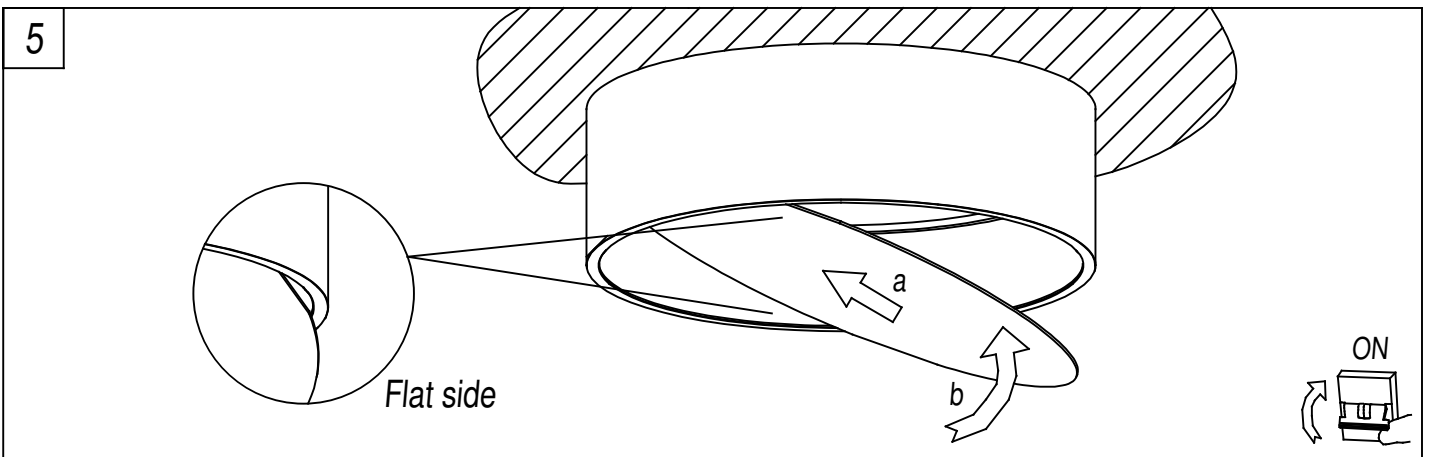

GEAR

Brand: HEP
Gear included: Yes, electronic
Voltage / Frequency:
100-240VAC/50-60Hz
Power Factor: 0.85
Dimming protocol: 1..10V

Luminaire

Warranty: 5 Years

Logistics

Energy Efficiency: LED A++
EAN Code: 8435381464400
Net Weight (Kg): 3.710
Weight in Kg (packaged): 4.345
Packing: 410 x 140 x 405
Masterbox: 4

COMPATIBLE

eBLUE:
71-5961-00-00

SURFACE

PENDANT

1

OFF

According normative, installation must support

Ø400mm	15kg
Ø600mm	25kg
Ø900mm	60kg
Ø1200mm	110kg